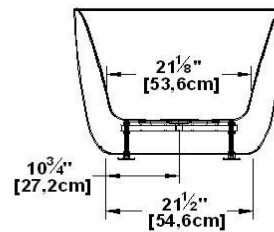

London

Product code : **L059**

Draft revision : **20170330091000**

External dimensions : **59" x 31" x 24,5" [149,9 cm x 78,7 cm x 62,2 cm]**

Series : **Influence**

Seats : **1**

Lowbar support : **no**

Arm rests : **no**

Remarks
*all measures have a precision of ± 1/4" (0,63cm)
*internal dimensions taken at 4" (10cm) from bath bottom
*capacity is measured by filling the soaker to 1-1/2" under the overflow

Options and installation