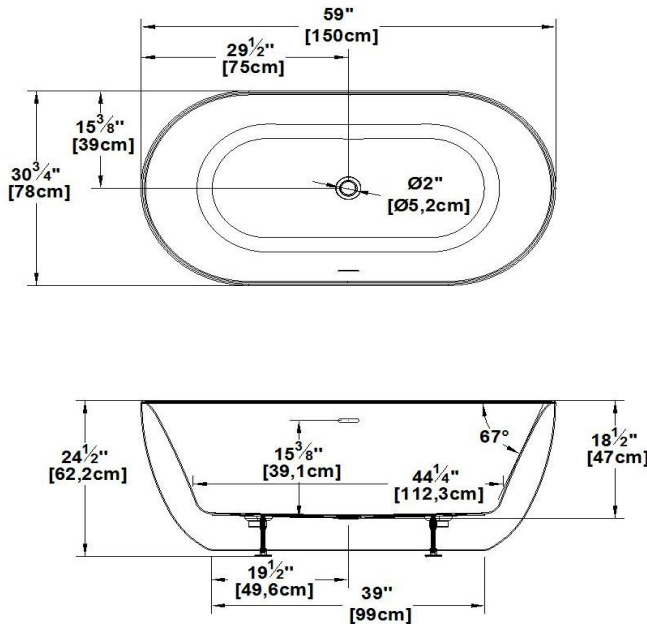

London

Product code : **L059**

Draft revision : **20170330091000**

External dimensions : **59" x 31" x 24,5" [149,9 cm x 78,7 cm x 62,2 cm]**

Series : **Influence**

Seats : **1**

Lowbar support : **no**

Arm rests : **no**

Low-profile available : **no**

Draft and specs

Specifications	
Capacity :	48 IMP Gal. / 62,6 US Gal. / 218,2 liters
AeroMassage™ :	unavailable
Super AeroMassage™ :	unavailable
Dynamic Turbo™ :	unavailable
Comfort Air™ :	unavailable
Characteristics :	One-piece freestanding bath

Remarks
*all measures have a precision of ± 1/4" (0,63cm)
*internal dimensions taken at 4" (10cm) from bath bottom
*capacity is measured by filling the soaker to 1-1/2" under the overflow

Options and installation

accessories and decorative lines positions are approximative

Additional(s) note(s) :

Drain and overflow are included and factory installed.

Legend			
(S)	Blower	(L)	Chromotherapy light
(P1)	Pump	(P2)	Grab bar
(C)	Keypad		
(X)	Recommended faucets drilling location*		
Deck cut-out line			-----