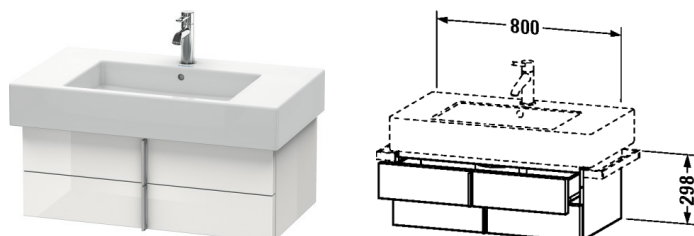

**Vanity unit wall-mounted # VE6213**

| &lt; 800 millimetre &gt; |

Vanity unit wall-mounted	Dimension	Weight	Order number
2 drawers, upper drawer including cut-out for siphon and siphon cover, for Vero # 032985 (not ground)			
<b>Colors</b>			
M03 Jade High Gloss Lacquer M10 Alder Natural (Decor) M12 Arktis M13 American Walnut (Real wood veneer) M14 Terra M18 White Matt M20 VSG Picto White M22 White High Gloss (Decor) M26 American Cherry Tree (Real wood veneer) M27 Weißer Flieder Hochglanz M31 Pine Silver M38 White transparent M40 Black high gloss M43 Basalt Matt M47 Stone blue high gloss M49 Graphite Matt M51 Pine Terra M52 European Oak M53 Chestnut Dark M61 Olive brown high gloss M69 Brushed Walnut M71 Mediterranean Oak Real wood veneer M72 Brushed Dark Oak Real wood veneer M73 Tecino Cherry Tree M79 Natural Walnut M85 White High Gloss (Laquer) M86 Cappuccino M87 White lilac satin matt M89 Wild Pearl Natural (Decor) M90 Flannel grey satin matt			
<b>Variant</b>			
	800 x 446 millimetre		VE6213
<b>Infobox</b>			
Space saving siphon # 005076 is recommended, Interior modules can not be retrofitted and are factory installed., Please specify when ordering: - interior system yes / no, - walnut 77 or maple 78			
Additional modules Interior system in maple or walnut solid wood, for cabinet widths 800 mm	800 millimetre		UV9972
<b>Suitable products</b>			
Washbasin, furniture washbasin with tap platform, 850 x 490 millimetre	850 x 490 millimetre		032985

All drawings contain the necessary measurements which are subject to standard tolerances. They are stated in mm and are non-binding. Exact measurements, in particular for customised installation scenarios, can only be taken from the finished ceramic piece.