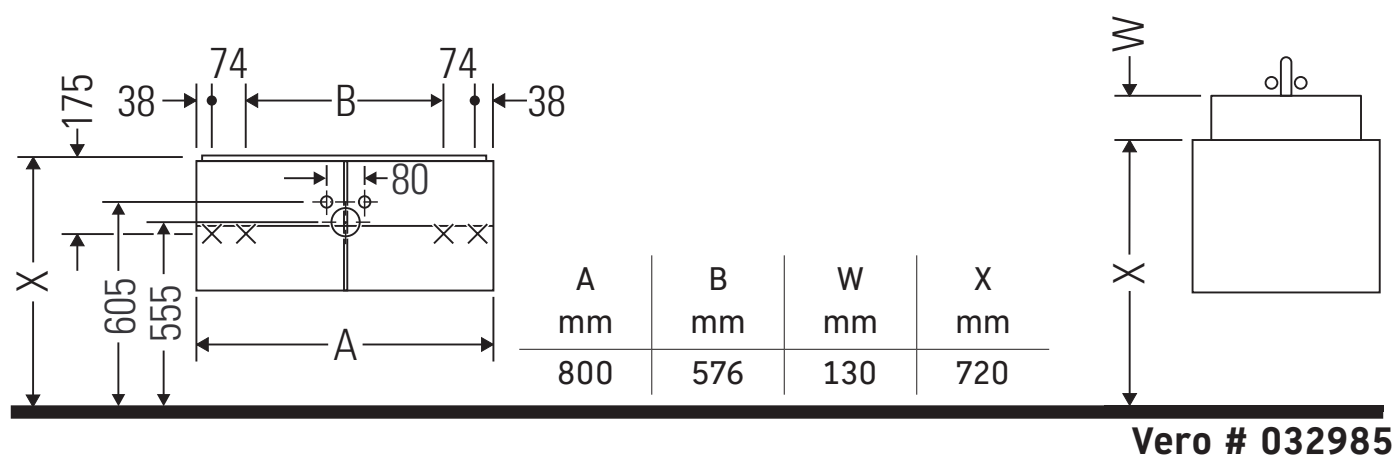

Vero

VE 6213

Mounting instructions

Instructions for use

The bathroom furniture range complies with the standards and guidelines applicable at the time of delivery and is designed for use in bathrooms. Direct contact with water should be avoided, for example, when showering.