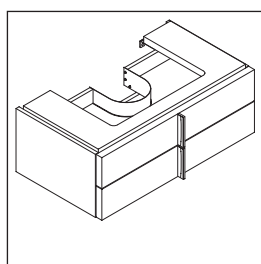

Vero

VE 6213

Mounting instructions

Instructions for use

The bathroom furniture range complies with the standards and guidelines applicable at the time of delivery and is designed for use in bathrooms. Direct contact with water should be avoided, for example, when showering.