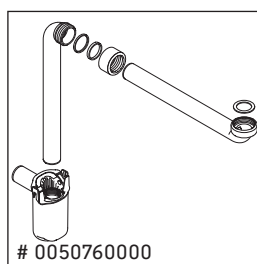

Vero

VE 6213

Mounting instructions

Instructions for use

The bathroom furniture range complies with the standards and guidelines applicable at the time of delivery and is designed for use in bathrooms. Direct contact with water should be avoided, for example, when showering.