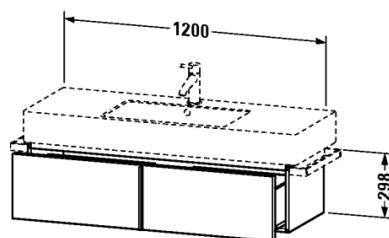

Vanity unit wall-mounted # VE6115

|< 1200 millimetre >|

Vanity unit wall-mounted	Dimension	Weight	Order number
1 pull-out compartment, pull-out compartment including cut-out for siphon and siphon cover, for Vero # 032912 (not ground)			
Colors			
M03 Jade High Gloss Lacquer M10 Alder Natural (Decor) M12 Arktis M13 American Walnut (Real wood veneer) M14 Terra M18 White Matt M20 VSG Picto White M22 White High Gloss (Decor) M26 American Cherry Tree (Real wood veneer) M27 Weißer Flieder Hochglanz M31 Pine Silver M38 White transparent M40 Black high gloss M43 Basalt Matt M47 Stone blue high gloss M49 Graphite Matt M51 Pine Terra M52 European Oak M53 Chestnut Dark M61 Olive brown high gloss M69 Brushed Walnut M71 Mediterranean Oak Real wood veneer M72 Brushed Dark Oak Real wood veneer M73 Tecino Cherry Tree M79 Natural Walnut M85 White High Gloss (Laquer) M86 Cappuccino M87 White lilac satin matt M89 Wild Pearl Natural (Decor) M90 Flannel grey satin matt			
Variant			
	1200 x 446 millimetre		VE6115
Infobox			
Interior modules can not be retrofitted and are factory installed., Please specify when ordering:, - interior system yes / no, - walnut 77 or maple 78			
Additional modules Interior system in maple or walnut solid wood, for cabinet widths 1200 mm	1200 millimetre		UV9936
Suitable products			
Washbasin, furniture washbasin with tap platform, 1250 x 490 millimetre	1250 x 490 millimetre		032912

All drawings contain the necessary measurements which are subject to standard tolerances. They are stated in mm and are non-binding. Exact measurements, in particular for customised installation scenarios, can only be taken from the finished ceramic piece.