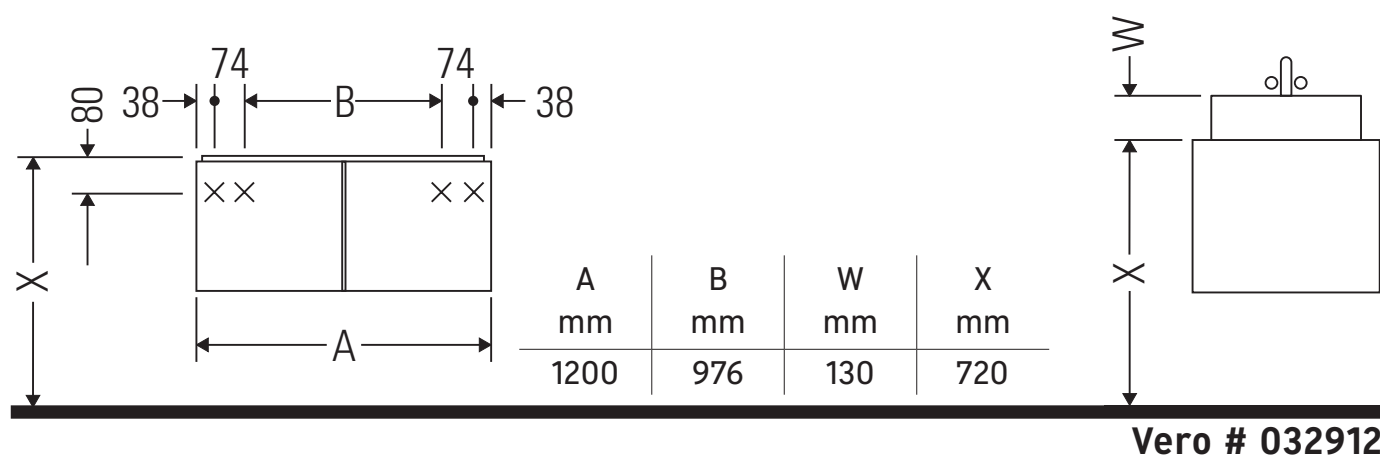

Vero

VE 6115

Installation instructions

Instructions for use

The bathroom furniture range complies with the standards and guidelines applicable at the time of delivery and is designed for use in bathrooms. Direct contact with water should be avoided, for example, when showering.