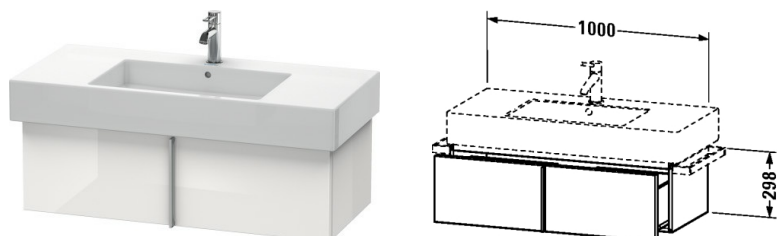

Vanity unit wall-mounted # VE6114

|< 1000 millimetre >|

Vanity unit wall-mounted	Dimension	Weight	Order number
1 pull-out compartment, pull-out compartment including cut-out for siphon and siphon cover, for Vero # 032910 (not ground)			
Colors			
M03 Jade High Gloss Lacquer M10 Alder Natural (Decor) M12 Arktis M13 American Walnut (Real wood veneer) M14 Terra M18 White Matt M20 VSG Picto White M22 White High Gloss (Decor) M26 American Cherry Tree (Real wood veneer) M27 Weißer Flieder Hochglanz M31 Pine Silver M38 White transparent M40 Black high gloss M43 Basalt Matt M47 Stone blue high gloss M49 Graphite Matt M51 Pine Terra M52 European Oak M53 Chestnut Dark M61 Olive brown high gloss M69 Brushed Walnut M71 Mediterranean Oak Real wood veneer M72 Brushed Dark Oak Real wood veneer M73 Tecino Cherry Tree M79 Natural Walnut M85 White High Gloss (Laquer) M86 Cappuccino M87 White lilac satin matt M89 Wild Pearl Natural (Decor) M90 Flannel grey satin matt			
Variant			
	1000 x 446 millimetre		VE6114
Infobox			
Interior modules can not be retrofitted and are factory installed., Please specify when ordering:, - interior system yes / no, - walnut 77 or maple 78			
Additional modules Interior system in maple or walnut solid wood, for cabinet widths 1000 mm	1000 millimetre		UV9934
Suitable products			
Washbasin, furniture washbasin with tap platform, 1050 x 490 millimetre	1050 x 490 millimetre		032910

All drawings contain the necessary measurements which are subject to standard tolerances. They are stated in mm and are non-binding. Exact measurements, in particular for customised installation scenarios, can only be taken from the finished ceramic piece.