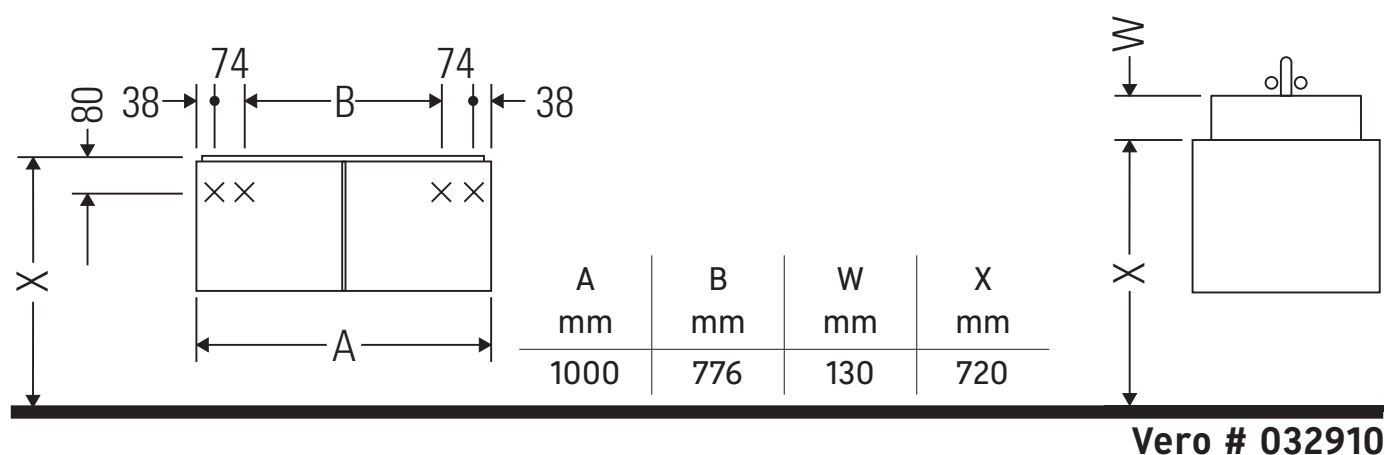

Vero

VE 6114

Installation instructions

Instructions for use

The bathroom furniture range complies with the standards and guidelines applicable at the time of delivery and is designed for use in bathrooms. Direct contact with water should be avoided, for example, when showering.