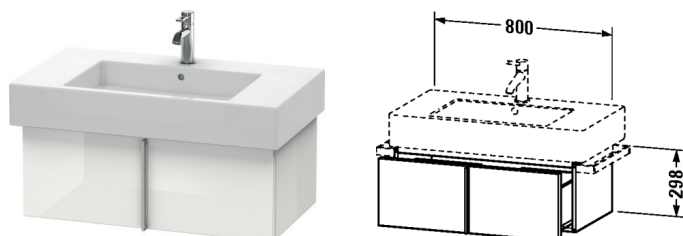

**Vanity unit wall-mounted # VE6113**

| &lt; 800 millimetre &gt; |

Vanity unit wall-mounted	Dimension	Weight	Order number
1 pull-out compartment, pull-out compartment including cut-out for siphon and siphon cover, for Vero # 032985 (not ground)			
<b>Colors</b>			
M03 Jade High Gloss Lacquer M10 Alder Natural (Decor) M12 Arktis M13 American Walnut (Real wood veneer) M14 Terra M18 White Matt M20 VSG Picto White M22 White High Gloss (Decor) M26 American Cherry Tree (Real wood veneer) M27 Weißer Flieder Hochglanz M31 Pine Silver M38 White transparent M40 Black high gloss M43 Basalt Matt M47 Stone blue high gloss M49 Graphite Matt M51 Pine Terra M52 European Oak M53 Chestnut Dark M61 Olive brown high gloss M69 Brushed Walnut M71 Mediterranean Oak Real wood veneer M72 Brushed Dark Oak Real wood veneer M73 Tecino Cherry Tree M79 Natural Walnut M85 White High Gloss (Laquer) M86 Cappuccino M87 White lilac satin matt M89 Wild Pearl Natural (Decor) M90 Flannel grey satin matt			
<b>Variant</b>			
	800 x 446 millimetre		VE6113
<b>Infobox</b>			
Interior modules can not be retrofitted and are factory installed., Please specify when ordering:, - interior system yes / no, - walnut 77 or maple 78			
Additional modules Interior system in maple or walnut solid wood, for cabinet widths 800 mm	800 millimetre		UV9932
<b>Suitable products</b>			
Washbasin, furniture washbasin with tap platform, 850 x 490 millimetre	850 x 490 millimetre		032985

All drawings contain the necessary measurements which are subject to standard tolerances. They are stated in mm and are non-binding. Exact measurements, in particular for customised installation scenarios, can only be taken from the finished ceramic piece.