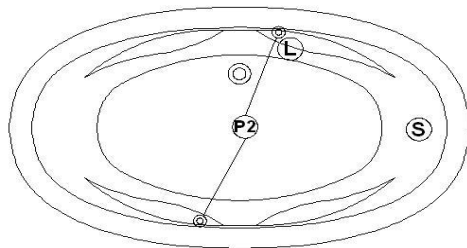

accessories and decorative lines positions are approximative

Additional(s) note(s) :

Over-flow must be installed with flexible piping. Faucets must be installed on the wall or floor. If system, blower must be remote mounted. If system, delivered with keypad not installed and remote control is included.

Legend			
(S)	Blower	(L)	Chromotherapy light
(P1)	Pump	(P2)	Grab bar
(C)	Keypad		
(X)	Recommended faucets drilling location*		
Deck cut-out line			-----

Available models	
Model	Availability
Soaker alone	✓
Comfort Air™	
AeroMassage™	✓
Super AeroMassage™	✓
Dynamic Turbo™ (not available in the U.S.)	
Dynamic Turbo™ + AeroMassage™	
Dynamic Turbo™ + Super AeroMassage™	

Available recommended options
Front skirt : Included (Freestanding)
Recommended drain : WOCOSBS14 (chrome finish)
Tile flanges : unavailable
Remote control** : included if ordered with system
**Floating

*It is possible to install the faucets elsewhere on the product. The installer must verify that there are no piping or wires before drilling.

IMPORTANT NOTE : Specifications, dimensions and models are subject to change.

Visit our website <http://www.oceania-attitude.com> to access up-to-date dimensions and informations. In all cases, information on the website is the most up-to-date.

Dimensions may vary slightly. To ensure proper fit, measurements must be taken on the product directly.

Head office

591, avenue des Entreprises
Thetford Mines, Quebec
CANADA G6H 4B2

Phone numbers

No-charge : 1-877-332-4224
Fax : 1-866-460-4334

Internet

Web : <http://www.oceania-attitude.com>
Email : info@oceanibaths.com