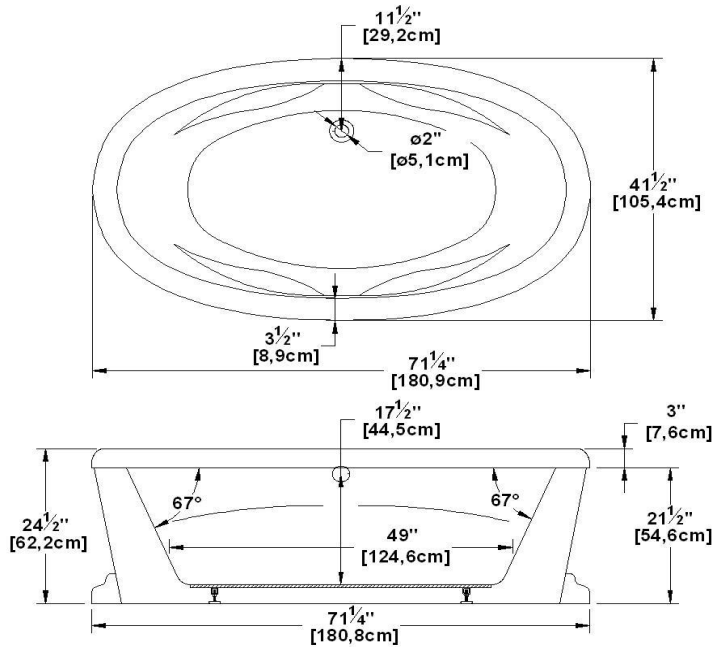

Legende Freestanding with pedestal

Product code : **LE42PD**

Draft revision : **20170320140000**

External dimensions : **71" x 41,5" x 24" [180,3 cm x 105,4 cm x 61,0 cm]**

Series : **freestand**

Seats : **2**

Lumbar support : **yes**

Arm rests : **yes**

Low-profile available : **no**

Also available in DECKMOUNT

Draft and specs

Specifications	
Capacity :	66 IMP Gal. / 86,1 US Gal. / 300,0 liters
AeroMassage™ :	38 Easy Clean™ air jets
Super AeroMassage™ :	AeroMassage™ + 12 Easy Clean™ air jets
Dynamic Turbo™ :	unavailable
Comfort Air™ :	unavailable
Characteristics :	n/a

Remarks
*all measures have a precision of ± 1/4" (0,63cm)
*internal dimensions taken at 4" (10cm) from bath bottom
*capacity is measured by filling the soaker to 1-1/2" under the overflow

Options and installation