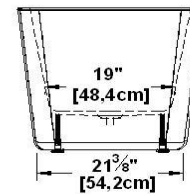

Kiev

Product code : **KI66**

Draft revision : **20170330091000**

External dimensions : **65,25" x 27" x 23" [165,7 cm x 68,6 cm x 58,4 cm]**

Series : **Influence**

Seats : **1**

Lowbar support : **no**

Arm rests : **no**

Low-profile available : **no**

Draft and specs

Specifications

Capacity : **48 IMP Gal. / 62,6 US Gal. / 218,2 liters**
AeroMassage™ : **unavailable**
Super AeroMassage™ : **unavailable**
Dynamic Turbo™ : **unavailable**
Comfort Air™ : **unavailable**
Characteristics : **One-piece freestanding bath**

Remarks

*all measures have a precision of $\pm 1/4"$ (0,63cm)
*internal dimensions taken at 4" (10cm) from bath bottom
*capacity is measured by filling the soaker to 1-1/2" under the overflow