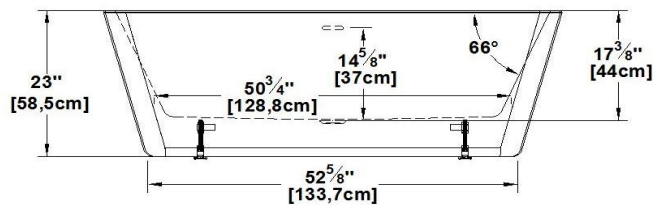

Kiev

Product code : **KI66**

Draft revision : **20170330091000**

External dimensions : **65,25" x 27" x 23" [165,7 cm x 68,6 cm x 58,4 cm]**

Series : **Influence**

Seats : **1**

Lowbar support : **no**

Arm rests : **no**

Low-profile available : **no**

Draft and specs

Specifications

Capacity : **48 IMP Gal. / 62,6 US Gal. / 218,2 liters**
AeroMassage™ : **unavailable**
Super AeroMassage™ : **unavailable**
Dynamic Turbo™ : **unavailable**
Comfort Air™ : **unavailable**
Characteristics : **One-piece freestanding bath**

Remarks

*all measures have a precision of $\pm 1/4"$ (0,63cm)
*internal dimensions taken at 4" (10cm) from bath bottom
*capacity is measured by filling the soaker to 1-1/2" under the overflow