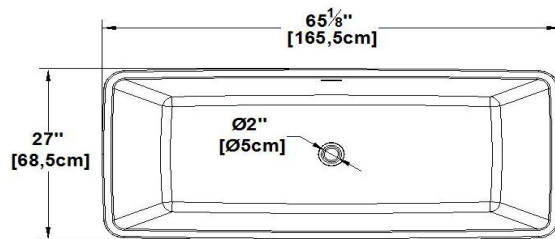

Kiev

Product code : **KI66**

Draft revision : **20170330091000**

External dimensions : **65,25" x 27" x 23" [165,7 cm x 68,6 cm x 58,4 cm]**

Series : **Influence**

Seats : **1**

Lowbar support : **no**

Arm rests : **no**

Low-profile available : **no**

Draft and specs

Specifications

Capacity : **48 IMP Gal. / 62,6 US Gal. / 218,2 liters**
AeroMassage™ : **unavailable**
Super AeroMassage™ : **unavailable**
Dynamic Turbo™ : **unavailable**
Comfort Air™ : **unavailable**
Characteristics : **One-piece freestanding bath**

Remarks

*all measures have a precision of $\pm 1/4"$ (0,63cm)
*internal dimensions taken at 4" (10cm) from bath bottom
*capacity is measured by filling the soaker to 1-1/2" under the overflow