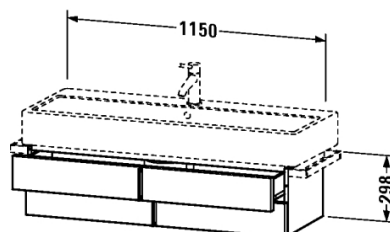

**Vanity unit wall-mounted # VE6208**

| &lt; 1150 millimetre &gt; |

Vanity unit wall-mounted	Dimension	Weight	Order number
2 drawers, upper drawer including cut-out for siphon and siphon cover, for Vero # 045412 (not ground)			
<b>Colors</b>			
M03 Jade High Gloss Lacquer M10 Alder Natural (Decor) M12 Arktis M13 American Walnut (Real wood veneer) M14 Terra M18 White Matt M20 VSG Picto White M22 White High Gloss (Decor) M26 American Cherry Tree (Real wood veneer) M27 Weißer Flieder Hochglanz M31 Pine Silver M38 White transparent M40 Black high gloss M43 Basalt Matt M47 Stone blue high gloss M49 Graphite Matt M51 Pine Terra M52 European Oak M53 Chestnut Dark M61 Olive brown high gloss M69 Brushed Walnut M72 Brushed Dark Oak Real wood veneer M73 Tecino Cherry Tree M79 Natural Walnut M85 White High Gloss (Laquer) M86 Cappuccino M87 White lilac satin matt M89 Wild Pearl Natural (Decor) M90 Flannel grey satin matt			
<b>Variant</b>			
	1150 x 431 millimetre		VE6208
<b>Infobox</b>			
Space saving siphon # 005076 is recommended, Interior modules can not be retrofitted and are factory installed., Please specify when ordering: - interior system yes / no, - walnut 77 or maple 78			
Additional modules Interior system in maple or walnut solid wood, for cabinet widths 1150 mm	1150 millimetre		UV9977
<b>Suitable products</b>			
Washbasin, furniture washbasin with tap platform, 1200 x 470 millimetre	1200 x 470 millimetre		045412
Washbasin, furniture washbasin with tap platform, 1200 x 470 millimetre	1200 x 470 millimetre		045412

All drawings contain the necessary measurements which are subject to standard tolerances. They are stated in mm and are non-binding. Exact measurements, in particular for customised installation scenarios, can only be taken from the finished ceramic piece.