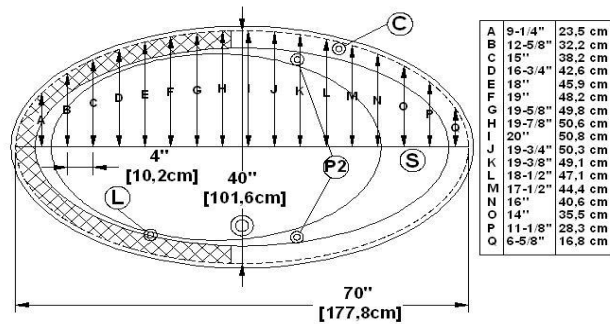

Grace

Product code : **GR24**

Draft revision : **20170320140000**

External dimensions : **72" x 42" x 24" [182,9 cm x 106,7 cm x 61,0 cm]**

Series : **deck mount**

Seats : **2**

Lumbar support : **no**

Arm rests : **no**

Low-profile available : **no**

Also available in **FREESTAND**

Draft and specs

Specifications	
Capacity :	79 IMP Gal. / 103,0 US Gal. / 359,1 liters
AeroMassage™ :	51 Easy Clean™ air jets
Super AeroMassage™ :	AeroMassage™ + 12 Easy Clean™ air jets
Dynamic Turbo™ :	4 Confort Pulse jets / 4 Confort Swirl jets
Comfort Air™ :	51 Easy Clean™ air jets
Characteristics :	n/a

Remarks	
*all measures have a precision of ± 1/4" (0,63cm)	
*internal dimensions taken at 4" (10cm) from bath bottom	
*capacity is measured by filling the soaker to 1-1/2" under the overflow	

Options and installation

accessories and decorative lines positions are approximative

Additional(s) note(s) :

Keypad not installed when ordered with remote control.

Legend			
(S)	Blower	(L)	Chromotherapy light
(P1)	Pump	(P2)	Grab bar
(C)	Keypad		
(X)	Recommended faucets drilling location*		
Deck cut-out line - - - - -			