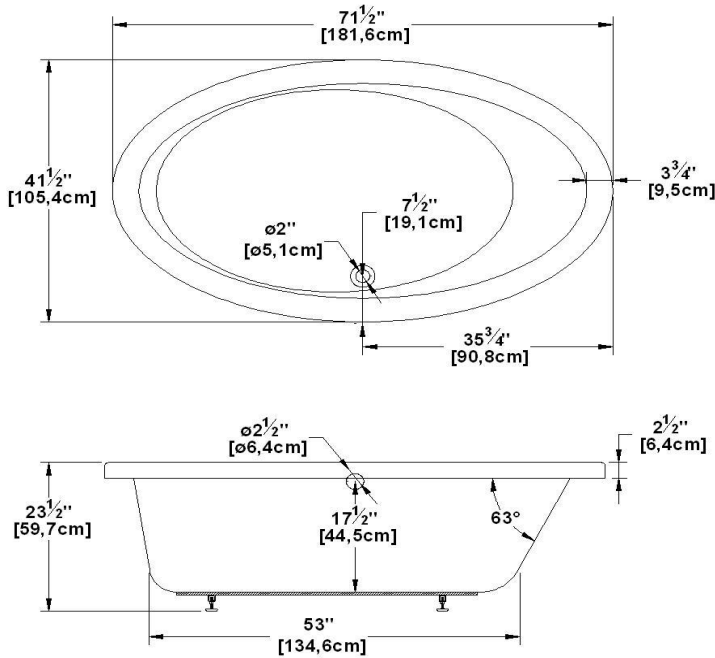

Grace

Product code : **GR24**

Draft revision : **20170320140000**

External dimensions : **72" x 42" x 24" [182,9 cm x 106,7 cm x 61,0 cm]**

Series : **deck mount**

Seats : **2**

Lumbar support : **no**

Arm rests : **no**

Low-profile available : **no**

Also available in **FREESTAND**

Draft and specs

Specifications	
Capacity :	79 IMP Gal. / 103,0 US Gal. / 359,1 liters
AeroMassage™ :	51 Easy Clean™ air jets
Super AeroMassage™ :	AeroMassage™ + 12 Easy Clean™ air jets
Dynamic Turbo™ :	4 Confort Pulse jets / 4 Confort Swirl jets
Comfort Air™ :	51 Easy Clean™ air jets
Characteristics :	n/a

Remarks	
*all measures have a precision of ± 1/4" (0,63cm)	
*internal dimensions taken at 4" (10cm) from bath bottom	
*capacity is measured by filling the soaker to 1-1/2" under the overflow