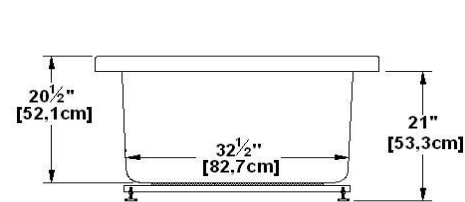

Grace

Product code : **GR24**

Draft revision : **20170320140000**

External dimensions : **72" x 42" x 24" [182,9 cm x 106,7 cm x 61,0 cm]**

Series : **deck mount**

Seats : **2**

Lumbar support : **no**

Arm rests : **no**

Low-profile available : **no**

Also available in **FREESTAND**

Draft and specs

Specifications	
Capacity :	79 IMP Gal. / 103,0 US Gal. / 359,1 liters
AeroMassage™ :	51 Easy Clean™ air jets
Super AeroMassage™ :	AeroMassage™ + 12 Easy Clean™ air jets
Dynamic Turbo™ :	4 Confort Pulse jets / 4 Confort Swirl jets
Comfort Air™ :	51 Easy Clean™ air jets
Characteristics :	n/a

Remarks	
*all measures have a precision of ± 1/4" (0,63cm)	
*internal dimensions taken at 4" (10cm) from bath bottom	
*capacity is measured by filling the soaker to 1-1/2" under the overflow	

Options and installation