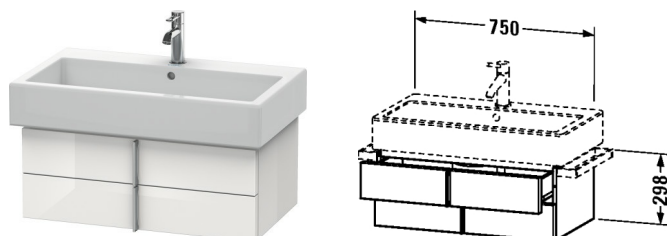

Vanity unit wall-mounted # VE6206

| < 750 millimetre > |

Vanity unit wall-mounted	Dimension	Weight	Order number
2 drawers, upper drawer including cut-out for siphon and siphon cover, for Vero # 045480 (not ground)			
Colors			
M03 Jade High Gloss Lacquer M10 Alder Natural (Decor) M12 Arktis M13 American Walnut (Real wood veneer) M14 Terra M18 White Matt M20 VSG Picto White M22 White High Gloss (Decor) M26 American Cherry Tree (Real wood veneer) M27 Weißer Flieder Hochglanz M31 Pine Silver M38 White transparent M40 Black high gloss M43 Basalt Matt M47 Stone blue high gloss M49 Graphite Matt M51 Pine Terra M52 European Oak M53 Chestnut Dark M61 Olive brown high gloss M69 Brushed Walnut M71 Mediterranean Oak Real wood veneer M72 Brushed Dark Oak Real wood veneer M73 Tecino Cherry Tree M79 Natural Walnut M85 White High Gloss (Laquer) M86 Cappuccino M87 White lilac satin matt M89 Wild Pearl Natural (Decor) M90 Flannel grey satin matt			
Variant			
	750 x 431 millimetre		VE6206
Infobox			
Space saving siphon # 005076 is recommended, Interior modules can not be retrofitted and are factory installed., Please specify when ordering: - interior system yes / no, - walnut 77 or maple 78			
Additional modules Interior system in maple or walnut solid wood, for cabinet widths 750 mm	750 millimetre		UV9970
Suitable products			
Washbasin, furniture washbasin with tap platform, 800 x 470 millimetre	800 x 470 millimetre		045480

All drawings contain the necessary measurements which are subject to standard tolerances. They are stated in mm and are non-binding. Exact measurements, in particular for customised installation scenarios, can only be taken from the finished ceramic piece.