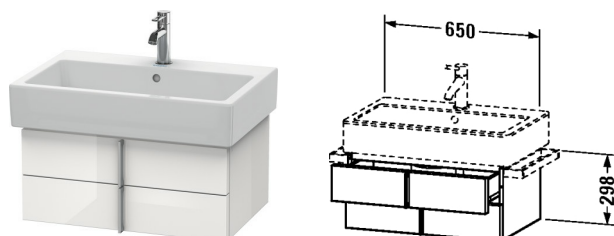

Vanity unit wall-mounted # VE6205

| < 650 millimetre > |

Vanity unit wall-mounted	Dimension	Weight	Order number
2 drawers, upper drawer including cut-out for siphon and siphon cover, for Vero # 045470 (not ground)			
Colors			
M03 Jade High Gloss Lacquer M10 Alder Natural (Decor) M12 Arktis M13 American Walnut (Real wood veneer) M14 Terra M18 White Matt M20 VSG Picto White M22 White High Gloss (Decor) M26 American Cherry Tree (Real wood veneer) M27 Weißer Flieder Hochglanz M31 Pine Silver M38 White transparent M40 Black high gloss M43 Basalt Matt M47 Stone blue high gloss M49 Graphite Matt M51 Pine Terra M52 European Oak M53 Chestnut Dark M61 Olive brown high gloss M69 Brushed Walnut M71 Mediterranean Oak Real wood veneer M72 Brushed Dark Oak Real wood veneer M73 Tecino Cherry Tree M79 Natural Walnut M85 White High Gloss (Laquer) M86 Cappuccino M87 White lilac satin matt M89 Wild Pearl Natural (Decor) M90 Flannel grey satin matt			
Variant			
	650 x 431 millimetre		VE6205
Infobox			
Space saving siphon # 005076 is recommended, Interior modules can not be retrofitted and are factory installed., Please specify when ordering: - interior system yes / no, - walnut 77 or maple 78			
Additional modules Interior system in maple or walnut solid wood, for cabinet widths 650 mm	650 millimetre		UV9969
Suitable products			
Washbasin, furniture washbasin with tap platform, 700 x 470 millimetre	700 x 470 millimetre		045470

All drawings contain the necessary measurements which are subject to standard tolerances. They are stated in mm and are non-binding. Exact measurements, in particular for customised installation scenarios, can only be taken from the finished ceramic piece.