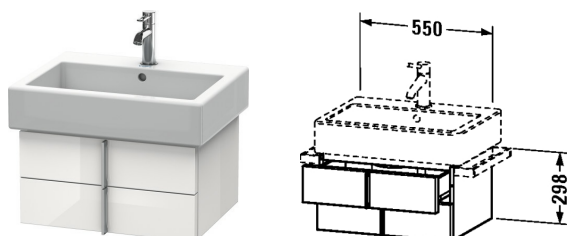

Vanity unit wall-mounted # VE6204

| < 550 millimetre > |

Vanity unit wall-mounted	Dimension	Weight	Order number
2 drawers, upper drawer including cut-out for siphon and siphon cover, for Vero # 045460 (not ground)			
Colors			
M03 Jade High Gloss Lacquer M10 Alder Natural (Decor) M12 Arktis M13 American Walnut (Real wood veneer) M14 Terra M18 White Matt M20 VSG Picto White M22 White High Gloss (Decor) M26 American Cherry Tree (Real wood veneer) M27 Weißer Flieder Hochglanz M31 Pine Silver M38 White transparent M40 Black high gloss M43 Basalt Matt M47 Stone blue high gloss M49 Graphite Matt M51 Pine Terra M52 European Oak M53 Chestnut Dark M61 Olive brown high gloss M69 Brushed Walnut M71 Mediterranean Oak Real wood veneer M72 Brushed Dark Oak Real wood veneer M73 Tecino Cherry Tree M79 Natural Walnut M85 White High Gloss (Laquer) M86 Cappuccino M87 White lilac satin matt M89 Wild Pearl Natural (Decor) M90 Flannel grey satin matt			
Variant			
	550 x 431 millimetre		VE6204
Infobox			
Space saving siphon # 005076 is recommended, Interior modules can not be retrofitted and are factory installed., Please specify when ordering: -, interior system yes / no, - walnut 77 or maple 78			
Additional modules Interior system in maple or walnut solid wood, for cabinet widths 550 mm	550 millimetre		UV9966
Suitable products			
Washbasin, furniture washbasin with tap platform, 600 x 470 millimetre	600 x 470 millimetre		045460

All drawings contain the necessary measurements which are subject to standard tolerances. They are stated in mm and are non-binding. Exact measurements, in particular for customised installation scenarios, can only be taken from the finished ceramic piece.