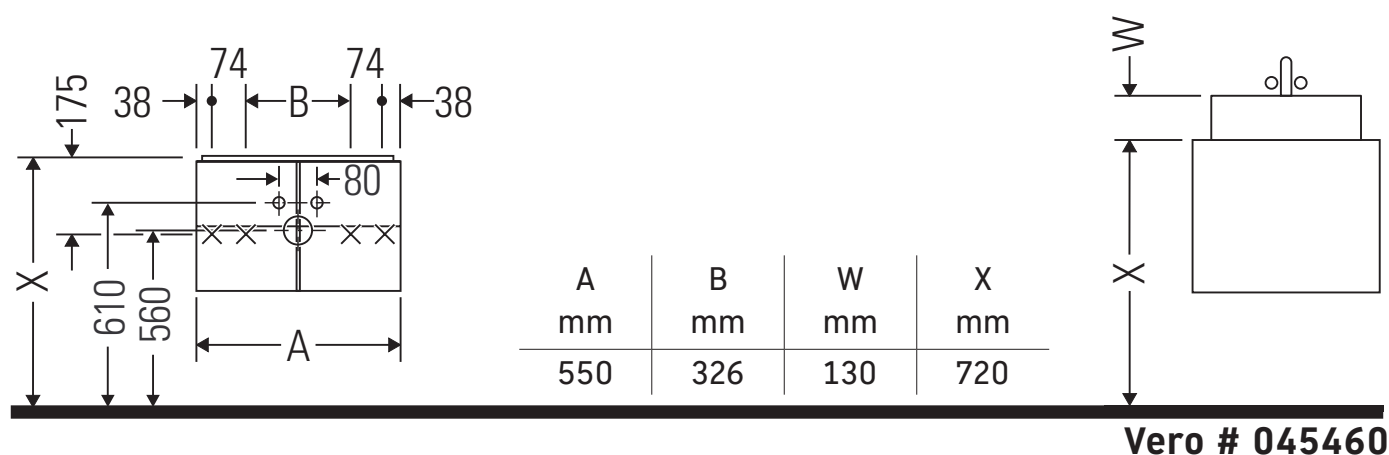

Vero

VE 6204

Mounting instructions

Instructions for use

The bathroom furniture range complies with the standards and guidelines applicable at the time of delivery and is designed for use in bathrooms. Direct contact with water should be avoided, for example, when showering.