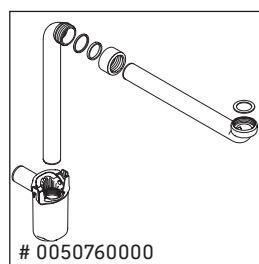

Vero

VE 6204

Mounting instructions

Instructions for use

The bathroom furniture range complies with the standards and guidelines applicable at the time of delivery and is designed for use in bathrooms. Direct contact with water should be avoided, for example, when showering.