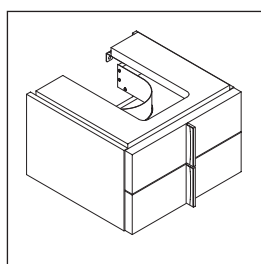

Vero

VE 6204

Mounting instructions

Instructions for use

The bathroom furniture range complies with the standards and guidelines applicable at the time of delivery and is designed for use in bathrooms. Direct contact with water should be avoided, for example, when showering.