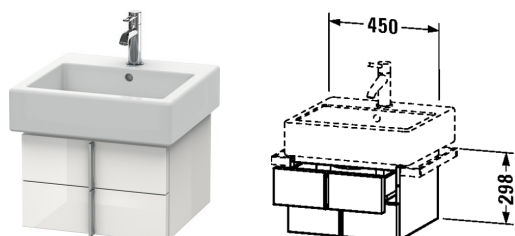

Vanity unit wall-mounted # VE6203

| < 450 millimetre > |

Vanity unit wall-mounted	Dimension	Weight	Order number
2 drawers, upper drawer including cut-out for siphon and siphon cover, for Vero # 045450 (not ground)			
Colors			
M03 Jade High Gloss Lacquer M10 Alder Natural (Decor) M12 Arktis M13 American Walnut (Real wood veneer) M14 Terra M18 White Matt M20 VSG Picto White M22 White High Gloss (Decor) M26 American Cherry Tree (Real wood veneer) M27 Weißer Flieder Hochglanz M31 Pine Silver M38 White transparent M40 Black high gloss M43 Basalt Matt M47 Stone blue high gloss M49 Graphite Matt M51 Pine Terra M52 European Oak M53 Chestnut Dark M61 Olive brown high gloss M69 Brushed Walnut M71 Mediterranean Oak Real wood veneer M72 Brushed Dark Oak Real wood veneer M73 Tecino Cherry Tree M79 Natural Walnut M85 White High Gloss (Laquer) M86 Cappuccino M87 White lilac satin matt M89 Wild Pearl Natural (Decor) M90 Flannel grey satin matt			
Variant			
	450 x 431 millimetre		VE6203
Infobox			
Space saving siphon # 005076 is recommended			
Suitable products			
Washbasin, furniture washbasin with tap platform, 500 x 470 millimetre	500 x 470 millimetre		045450

All drawings contain the necessary measurements which are subject to standard tolerances. They are stated in mm and are non-binding. Exact measurements, in particular for customised installation scenarios, can only be taken from the finished ceramic piece.