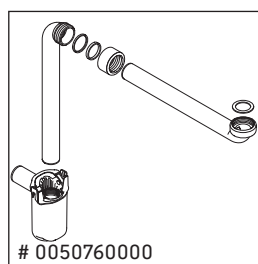

Vero

VE 6203

Mounting instructions

Instructions for use

The bathroom furniture range complies with the standards and guidelines applicable at the time of delivery and is designed for use in bathrooms. Direct contact with water should be avoided, for example, when showering.