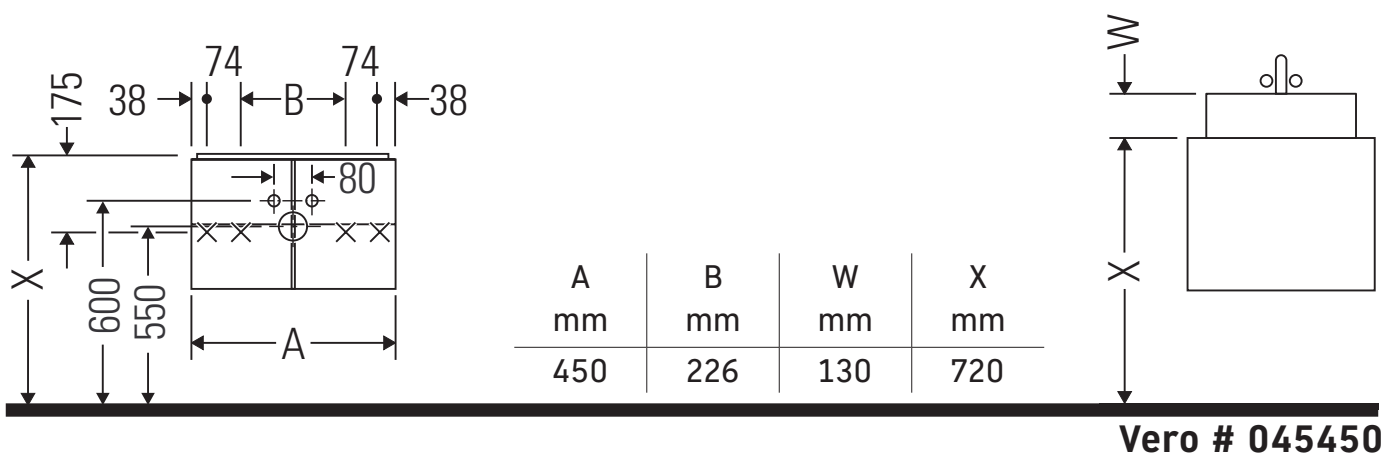

Vero

VE 6203

Mounting instructions

Instructions for use

The bathroom furniture range complies with the standards and guidelines applicable at the time of delivery and is designed for use in bathrooms. Direct contact with water should be avoided, for example, when showering.