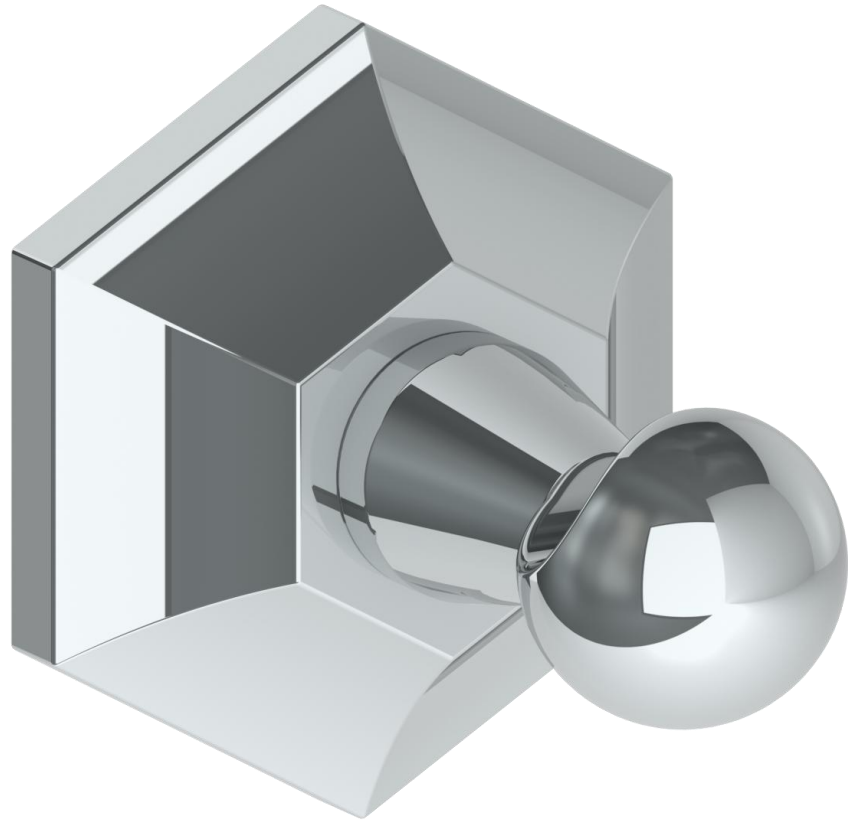

314-0.5

Wall Mounted Robe Hook

WATERMARK DESIGNS 11/13/2018