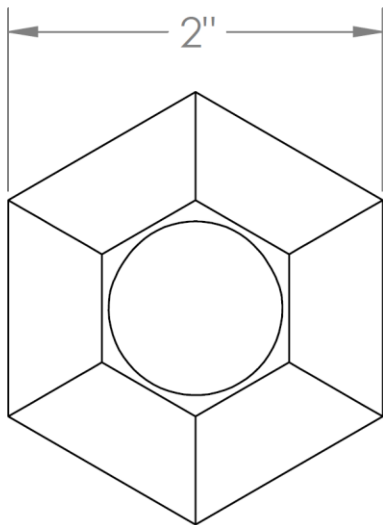

314-0.5

Wall Mounted Robe Hook

WATERMARK DESIGNS 11/13/2018