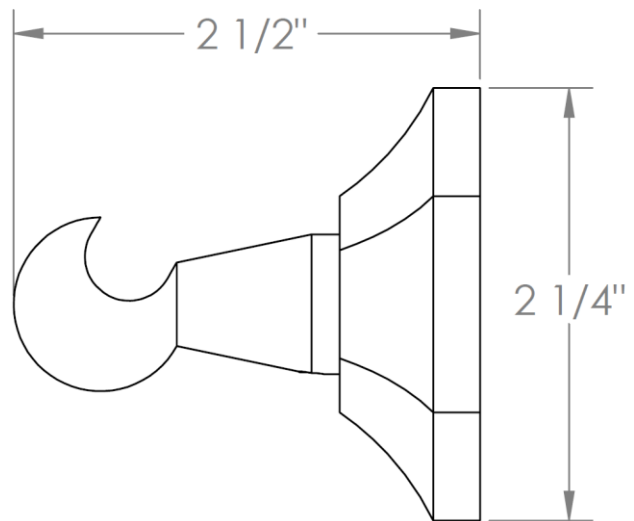

314-0.5

Wall Mounted Robe Hook

WATERMARK DESIGNS 11/13/2018