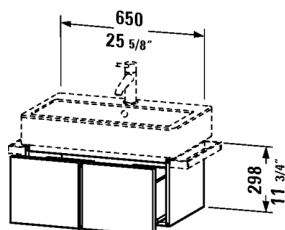

Vero Vanity unit wall-mounted # VE6105

| < 25 5/8" Inch > |

Vanity unit wall-mounted	Dimension	Weight	Order number
1 pull-out compartment, pull-out compartment including cut-out for siphon and siphon cover, for Vero # 045470 (not ground)			
Colors			
M03 Jade High Gloss Lacquer M10 Apricot Pearl High Gloss Lacquer M12 Brushed Oak (Real wood veneer) M13 American Walnut (Real wood veneer) M14 Terra (Decor) M18 White Matt M20 VSG Picto White M22 White High Gloss (Decor) M27 White Lilac High Gloss Lacquer M31 Pine Silver (Decor) M38 Dolomiti Grey High Gloss Lacquer M40 Black High Gloss Lacquer M43 Basalt Matt (Decor) M47 Stone Blue High Gloss Lacquer M49 Graphite Matt (Decor) M51 Pine Terra (Decor) M52 European Oak (Decor) M53 Chestnut Dark (Decor) M61 Olive Brown High Gloss Lacquer M69 Brushed Walnut (Real wood veneer) M71 Mediterranean Oak (Real wood veneer) M72 Brushed Dark Oak (Real wood veneer) M73 Ticino Cherry Tree (Decor) M79 Natural Walnut (Decor) M85 White High Gloss Lacquer M86 Cappuccino High Gloss Lacquer M87 White Lilac Satin Matt Lacquer M89 Flannel Grey High Gloss Lacquer M90 Flannel Grey Satin Matt Lacquer			
Variant			
	25 5/8" x 16 7/8" Inch		VE6105
Suitable products			
Furniture washbasin with tap platform, hardware included, wall-mounted, cUPC listed, 27 1/2" x 18 1/2" Inch	27 1/2" x 18 1/2" Inch		045470

All drawings contain the necessary measurements which are subject to standard tolerances. They are stated in inch & mm and are non-binding. Exact measurements, in particular for customized installation scenarios, can only be taken from the finished ceramic piece.