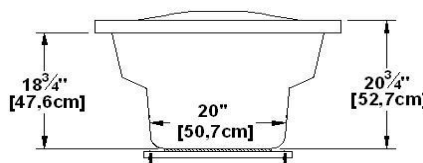

Golfe Xtra 66

Product code : **GX66**

Draft revision : **20170320140000**

External dimensions : **66" x 36" x 23,5" [167,6 cm x 91,4 cm x 59,7 cm]**

Series : **deck mount**

Seats : **2**

Lumbar support : **yes**

Arm rests : **yes**

Low-profile available : **no**

Also available in **FREESTAND**

Draft and specs

Specifications	
Capacity :	48 IMP Gal. / 62,6 US Gal. / 218,2 liters
AeroMassage™ :	39 Easy Clean™ air jets
Super AeroMassage™ :	AeroMassage™ + 12 Easy Clean™ air jets
Dynamic Turbo™ :	4 Confort Pulse jets / 4 Confort Swirl jets
Comfort Air™ :	39 Easy Clean™ air jets
Characteristics :	n/a

Remarks	
*all measures have a precision of ± 1/4" (0,63cm)	
*internal dimensions taken at 4" (10cm) from bath bottom	
*capacity is measured by filling the soaker to 1-1/2" under the overflow	

Options and installation

A	8-7/8"	22,5 cm
B	11-5/8"	29,5 cm
C	13-5/8"	34,7 cm
D	15-1/8"	38,5 cm
E	16-3/8"	41,5 cm
F	17-1/8"	43,6 cm
G	17-3/4"	45 cm
H	18"	45,6 cm
I	18"	45,7 cm
J	17-3/4"	45,1 cm
K	17-1/4"	43,8 cm
L	16-1/2"	41,8 cm
M	15-3/8"	39,3 cm
N	13-7/8"	35,2 cm
O	11-7/8"	30,3 cm
P	9-1/4"	23,5 cm