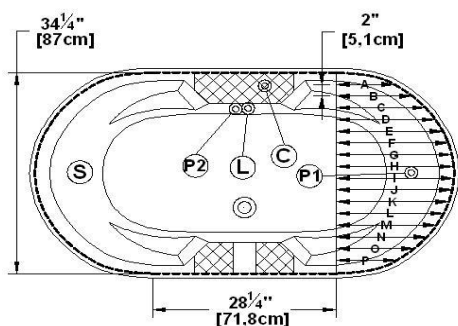

Golfe Xtra 66

Product code : **GX66**

Draft revision : **20170320140000**

External dimensions : **66" x 36" x 23,5" [167,6 cm x 91,4 cm x 59,7 cm]**

Series : **deck mount**

Seats : **2**

Lumbar support : **yes**

Arm rests : **yes**

Low-profile available : **no**

Also available in **FREESTAND**

Draft and specs

Specifications	
Capacity :	48 IMP Gal. / 62,6 US Gal. / 218,2 liters
AeroMassage™ :	39 Easy Clean™ air jets
Super AeroMassage™ :	AeroMassage™ + 12 Easy Clean™ air jets
Dynamic Turbo™ :	4 Confort Pulse jets / 4 Confort Swirl jets
Comfort Air™ :	39 Easy Clean™ air jets
Characteristics :	n/a

Remarks	
*all measures have a precision of ± 1/4" (0,63cm)	
*internal dimensions taken at 4" (10cm) from bath bottom	
*capacity is measured by filling the soaker to 1-1/2" under the overflow	

Options and installation

A	8-7/8"	22,5 cm
B	11-5/8"	29,5 cm
C	13-5/8"	34,7 cm
D	15-1/8"	38,5 cm
E	16-3/8"	41,5 cm
F	17-1/8"	43,6 cm
G	17-3/4"	45 cm
H	18"	45,6 cm
I	18"	45,7 cm
J	17-3/4"	45,1 cm
K	17-1/4"	43,8 cm
L	16-1/2"	41,8 cm
M	15-3/8"	39,3 cm
N	13-7/8"	35,2 cm
O	11-7/8"	30,3 cm
P	9-1/4"	23,5 cm