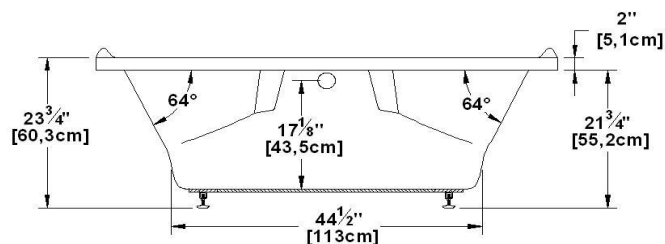

Golfe Xtra 66

Product code : **GX66**

Draft revision : **20170320140000**

External dimensions : **66" x 36" x 23,5" [167,6 cm x 91,4 cm x 59,7 cm]**

Series : **deck mount**

Seats : **2**

Lumbar support : **yes**

Arm rests : **yes**

Low-profile available : **no**

Also available in **FREESTAND**

Draft and specs

Specifications	
Capacity :	48 IMP Gal. / 62,6 US Gal. / 218,2 liters
AeroMassage™ :	39 Easy Clean™ air jets
Super AeroMassage™ :	AeroMassage™ + 12 Easy Clean™ air jets
Dynamic Turbo™ :	4 Confort Pulse jets / 4 Confort Swirl jets
Comfort Air™ :	39 Easy Clean™ air jets
Characteristics :	n/a

Remarks	
*all measures have a precision of ± 1/4" (0,63cm)	
*internal dimensions taken at 4" (10cm) from bath bottom	
*capacity is measured by filling the soaker to 1-1/2" under the overflow	

Options and installation

A	8-7/8"	22,5 cm
B	11-5/8"	29,5 cm
C	13-5/8"	34,7 cm
D	15-1/8"	38,5 cm
E	16-3/8"	41,5 cm
F	17-1/8"	43,6 cm
G	17-3/4"	45 cm
H	18"	45,6 cm
I	18"	45,7 cm
J	17-3/4"	45,1 cm
K	17-1/4"	43,8 cm
L	16-1/2"	41,8 cm
M	15-3/8"	39,3 cm
N	13-7/8"	35,2 cm
O	11-7/8"	30,3 cm
P	9-1/4"	23,5 cm