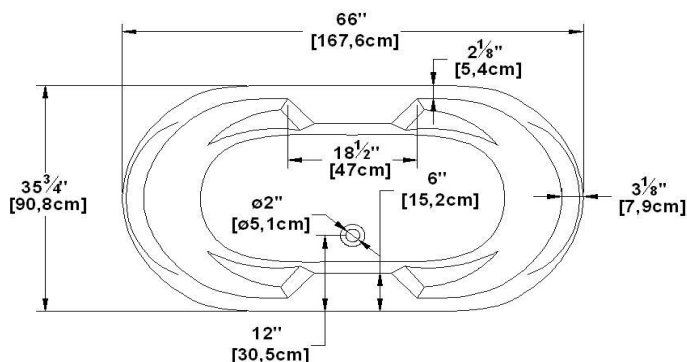

Golfe Xtra 66

Product code : **GX66**

Draft revision : **20170320140000**

External dimensions : **66" x 36" x 23,5" [167,6 cm x 91,4 cm x 59,7 cm]**

Series : **deck mount**

Seats : **2**

Lumbar support : **yes**

Arm rests : **yes**

Low-profile available : **no**

Also available in **FREESTAND**

Draft and specs

Specifications	
Capacity :	48 IMP Gal. / 62,6 US Gal. / 218,2 liters
AeroMassage™ :	39 Easy Clean™ air jets
Super AeroMassage™ :	AeroMassage™ + 12 Easy Clean™ air jets
Dynamic Turbo™ :	4 Confort Pulse jets / 4 Confort Swirl jets
Comfort Air™ :	39 Easy Clean™ air jets
Characteristics :	n/a

Remarks	
*all measures have a precision of ± 1/4" (0,63cm)	
*internal dimensions taken at 4" (10cm) from bath bottom	
*capacity is measured by filling the soaker to 1-1/2" under the overflow	

Options and installation

A	8-7/8"	22,5 cm
B	11-5/8"	29,5 cm
C	13-5/8"	34,7 cm
D	15-1/8"	38,5 cm
E	16-3/8"	41,5 cm
F	17-1/8"	43,6 cm
G	17-3/4"	45 cm
H	18"	45,6 cm
I	18"	45,7 cm
J	17-3/4"	45,1 cm
K	17-1/4"	43,8 cm
L	16-1/2"	41,8 cm
M	15-3/8"	39,3 cm
N	13-7/8"	35,2 cm
O	11-7/8"	30,3 cm
P	9-1/4"	23,5 cm