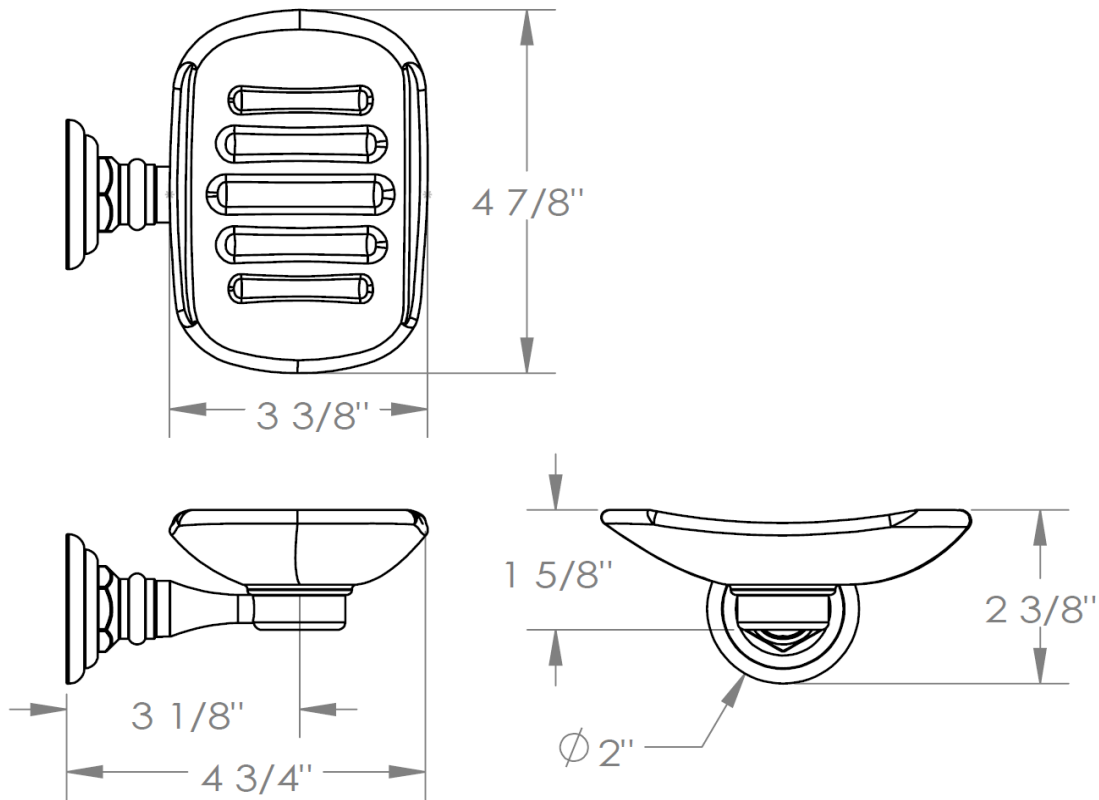

**322-0.7**  
Soap Dish

**WATERMARK DESIGNS 1/21/2015**