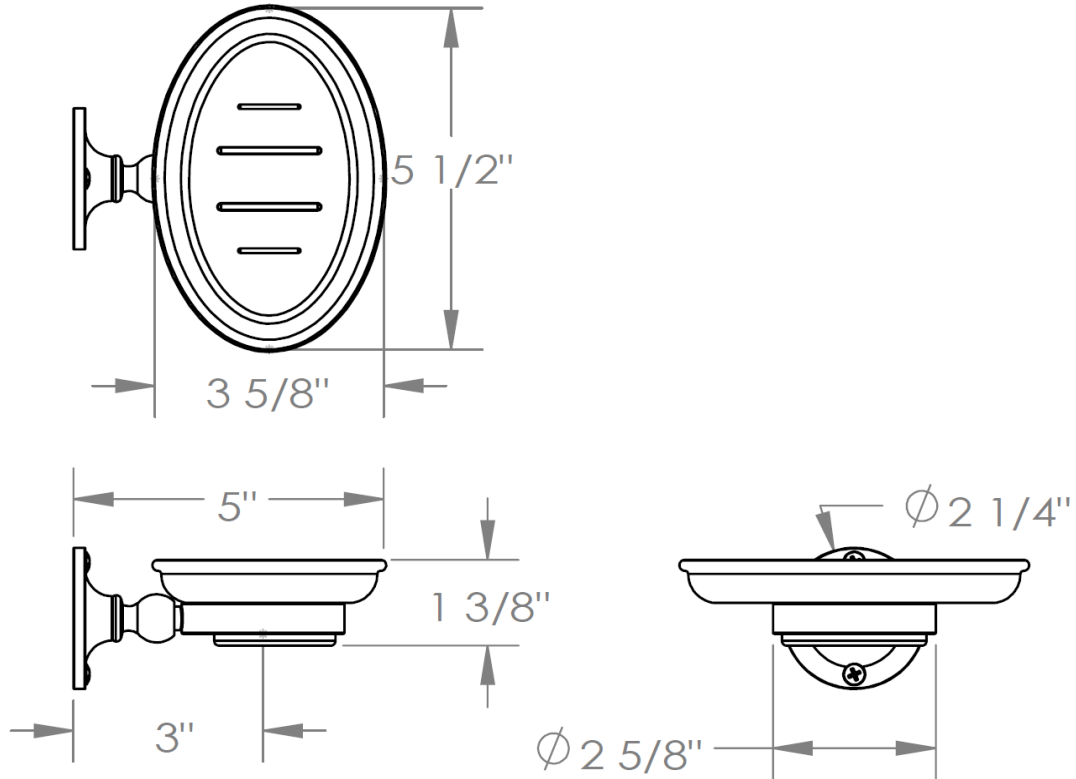

**321-0.7**  
Soap Dish

**WATERMARK DESIGNS 1/21/2015**