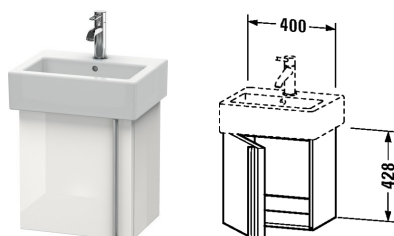

**Vanity unit wall-mounted # VE6271 L/R**

| &lt; 400 millimetre &gt; |

Vanity unit wall-mounted	Dimension	Weight	Order number
1 door, for Vero # 070445 (not ground)			
<b>Colors</b>			
M03 Jade High Gloss Lacquer M10 Alder Natural (Decor) M12 Arktis M13 American Walnut (Real wood veneer) M14 Terra M18 White Matt M20 VSG Picto White M22 White High Gloss (Decor) M26 American Cherry Tree (Real wood veneer) M27 Weißer Flieder Hochglanz M31 Pine Silver M38 White transparent M40 Black high gloss M43 Basalt Matt M47 Stone blue high gloss M49 Graphite Matt M51 Pine Terra M52 European Oak M53 Chestnut Dark M61 Olive brown high gloss M69 Brushed Walnut M71 Mediterranean Oak Real wood veneer M72 Brushed Dark Oak Real wood veneer M73 Tecino Cherry Tree M79 Natural Walnut M85 White High Gloss (Laquer) M86 Cappuccino M87 White lilac satin matt M89 Wild Pearl Natural (Decor) M90 Flannel grey satin matt			
<b>Variant</b>			
	400 x 311 millimetre		VE6271 L/R
<b>Infobox</b>			
Space saving siphon # 005076 is recommended, Please specify when ordering: - hinges left (L) / right (R)			
<b>Suitable products</b>			
Handrinse basin, furniture handrinse basin with overflow, with tap platform, 450 x 350 millimetre	450 x 350 millimetre		070445

All drawings contain the necessary measurements which are subject to standard tolerances. They are stated in mm and are non-binding. Exact measurements, in particular for customised installation scenarios, can only be taken from the finished ceramic piece.