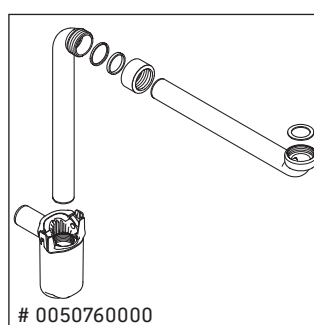

Vero

VE 6271 L/R

Mounting instructions

| W mm | X mm |
|---------|---------|
| 130 | 720 |

Vero # 070445

Instructions for use

The bathroom furniture range complies with the standards and guidelines applicable at the time of delivery and is designed for use in bathrooms. Direct contact with water should be avoided, for example, when showering.