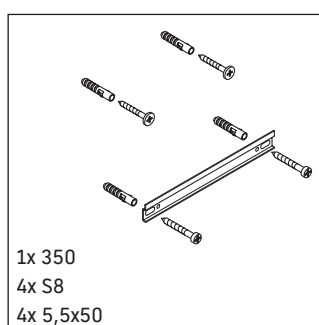

Vero

VE 6271 L/R

Mounting instructions

| W mm | X mm |
|---------|---------|
| 130 | 720 |

Vero # 070445

Instructions for use

The bathroom furniture range complies with the standards and guidelines applicable at the time of delivery and is designed for use in bathrooms. Direct contact with water should be avoided, for example, when showering.