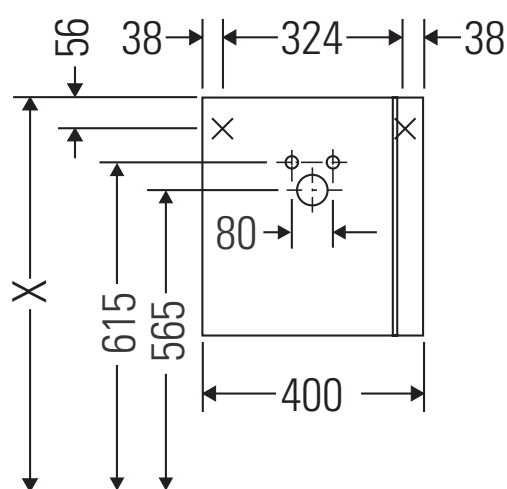

Vero

VE 6271 L/R

Mounting instructions

| W mm | X mm |
|---------|---------|
| 130 | 720 |

Vero # 070445

Instructions for use

The bathroom furniture range complies with the standards and guidelines applicable at the time of delivery and is designed for use in bathrooms. Direct contact with water should be avoided, for example, when showering.