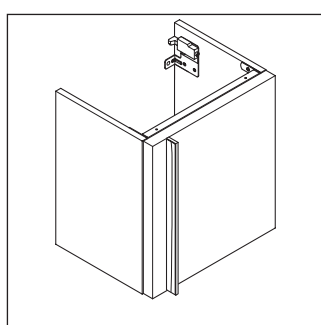

Vero

VE 6271 L/R

Mounting instructions

| W mm | X mm |
|---------|---------|
| 130 | 720 |

Vero # 070445

Instructions for use

The bathroom furniture range complies with the standards and guidelines applicable at the time of delivery and is designed for use in bathrooms. Direct contact with water should be avoided, for example, when showering.