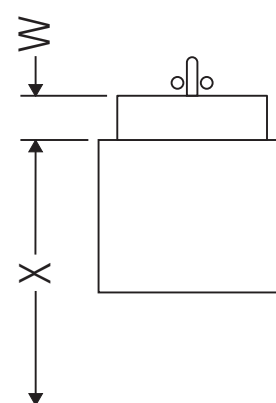

Vero

VE 6271 L/R

Mounting instructions

| W mm | X mm |
|---------|---------|
| 130 | 720 |

Vero # 070445

Instructions for use

The bathroom furniture range complies with the standards and guidelines applicable at the time of delivery and is designed for use in bathrooms. Direct contact with water should be avoided, for example, when showering.