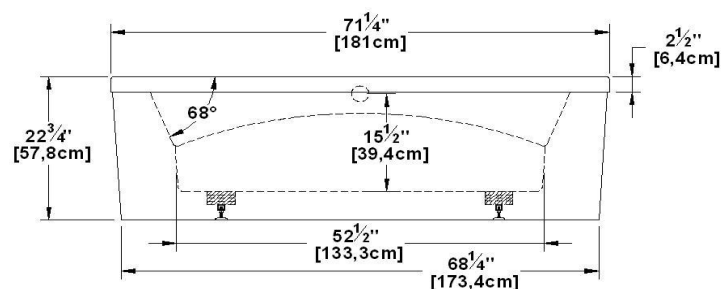

Freedom Freestanding

Product code : **FR72ARFS**

Draft revision : **20170320140000**

External dimensions : **72" x 36" x 23" [182,9 cm x 91,4 cm x 58,4 cm]**

Series : **freestand**

Seats : **2**

Lumbar support : **yes**

Arm rests : **yes**

Low-profile available : **no**

Also available in DECKMOUNT

Draft and specs