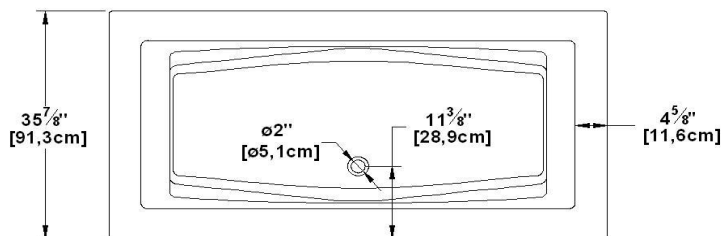

Freedom Freestanding

Product code : **FR72ARFS**

Draft revision : **20170320140000**

External dimensions : **72" x 36" x 23" [182,9 cm x 91,4 cm x 58,4 cm]**

Series : **freestand**

Seats : **2**

Lumbar support : **yes**

Arm rests : **yes**

Low-profile available : **no**

Also available in DECKMOUNT

Draft and specs