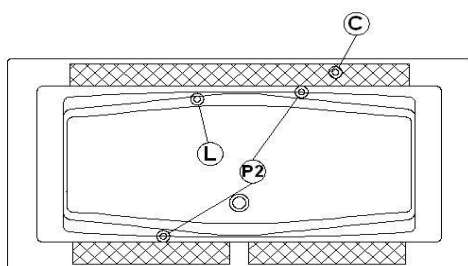

Options and installation

accessories and decorative lines positions are approximative

Additional(s) note(s) :

Over-flow must be installed with flexible piping. Available in white only. When ordered with AeroMassage™ or Super AeroMassage™, blower must be remote mounted. Keypad not installed when ordered with remote control.

Legend	
(S)	Blower
(L)	Chromotherapy light
(P1)	Pump
(P2)	Grab bar
(C)	Keypad
(hatched)	Recommended faucets drilling location*
(dashed line)	Deck cut-out line

Available models	
Model	Availability
Soaker alone	✓
Comfort Air™	
AeroMassage™	✓
Super AeroMassage™	✓
Dynamic Turbo™ (not available in the U.S.)	
Dynamic Turbo™ + AeroMassage™	
Dynamic Turbo™ + Super AeroMassage™	

Available recommended options
Front skirt : Included (Freestanding)
Recommended drain : WOCOSBS14 (chrome finish)
Tile flanges : unavailable
Remote control** : available
**Floating

*It is possible to install the faucets elsewhere on the product. The installer must verify that there are no piping or wires before drilling.

IMPORTANT NOTE : Specifications, dimensions and models are subject to change.

Visit our website <http://www.oceania-attitude.com> to access up-to-date dimensions and informations. In all cases, information on the website is the most up-to-date. Dimensions may vary slightly. To ensure proper fit, measurements must be taken on the product directly.

Head office

591, avenue des Entreprises
Thetford Mines, Quebec
CANADA G6H 4B2

Phone numbers

No-charge : 1-877-332-4224
Fax : 1-866-460-4334

Internet

Web : <http://www.oceania-attitude.com>
Email : info@oceaniabaths.com