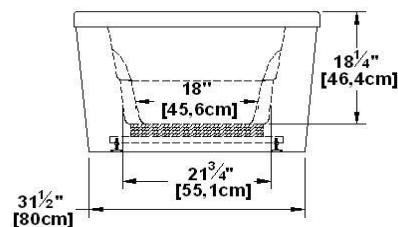

# Freedom Freestanding

Product code : **FR72ARFS**

Draft revision : **20170320140000**

External dimensions : **72" x 36" x 23" [182,9 cm x 91,4 cm x 58,4 cm]**

Series : **freestand**

Seats : **2**

Lumbar support : **yes**

Arm rests : **yes**

Low-profile available : **no**

Also available in DECKMOUNT

Remarks
*all measures have a precision of ± 1/4" (0,63cm)
*internal dimensions taken at 4" (10cm) from bath bottom
*capacity is measured by filling the soaker to 1-1/2" under the overflow