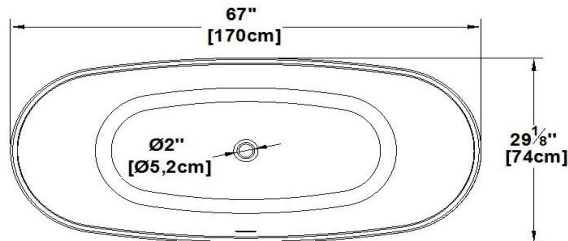

Florence

Product code : **FL67**

Draft revision : **20170330091000**

External dimensions : **67" x 29" x 29" [170,2 cm x 73,7 cm x 73,7 cm]**

Series : **Influence**

Seats : **1**

Lumbar support : **no**

Arm rests : **no**

Low-profile available : **no**

Draft and specs