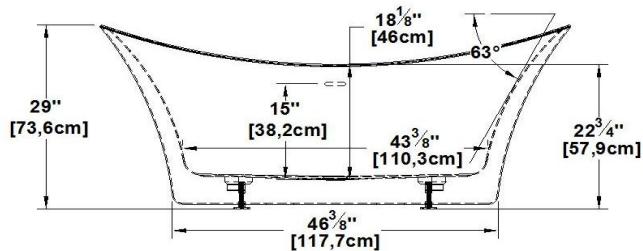

Florence

Product code : **FL67**

Draft revision : **20170330091000**

External dimensions : **67" x 29" x 29" [170,2 cm x 73,7 cm x 73,7 cm]**

Series : **Influence**

Seats : **1**

Lumbar support : **no**

Arm rests : **no**

Low-profile available : **no**

Draft and specs

Specifications

Capacity : **42 IMP Gal. / 54,8 US Gal. / 190,9 liters**
 AeroMassage™ : **unavailable**
 Super AeroMassage™ : **unavailable**
 Dynamic Turbo™ : **unavailable**
 Comfort Air™ : **unavailable**
 Characteristics : **One-piece freestanding bath**

Remarks

*all measures have a precision of ± 1/4" (0,63cm)
 *internal dimensions taken at 4" (10cm) from bath bottom
 *capacity is measured by filling the soaker to 1-1/2" under the overflow

Options and installation