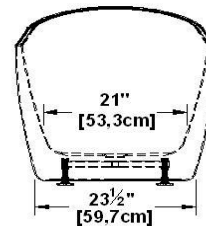

Florence

Product code : **FL67**

Draft revision : **20170330091000**

External dimensions : **67" x 29" x 29" [170,2 cm x 73,7 cm x 73,7 cm]**

Series : **Influence**

Seats : **1**

Lumbar support : **no**

Arm rests : **no**

Low-profile available : **no**

Draft and specs

Specifications

Capacity : **42 IMP Gal. / 54,8 US Gal. / 190,9 liters**
AeroMassage™ : **unavailable**
Super AeroMassage™ : **unavailable**
Dynamic Turbo™ : **unavailable**
Comfort Air™ : **unavailable**
Characteristics : **One-piece freestanding bath**

Remarks

*all measures have a precision of ± 1/4" (0,63cm)
*internal dimensions taken at 4" (10cm) from bath bottom
*capacity is measured by filling the soaker to 1-1/2" under the overflow