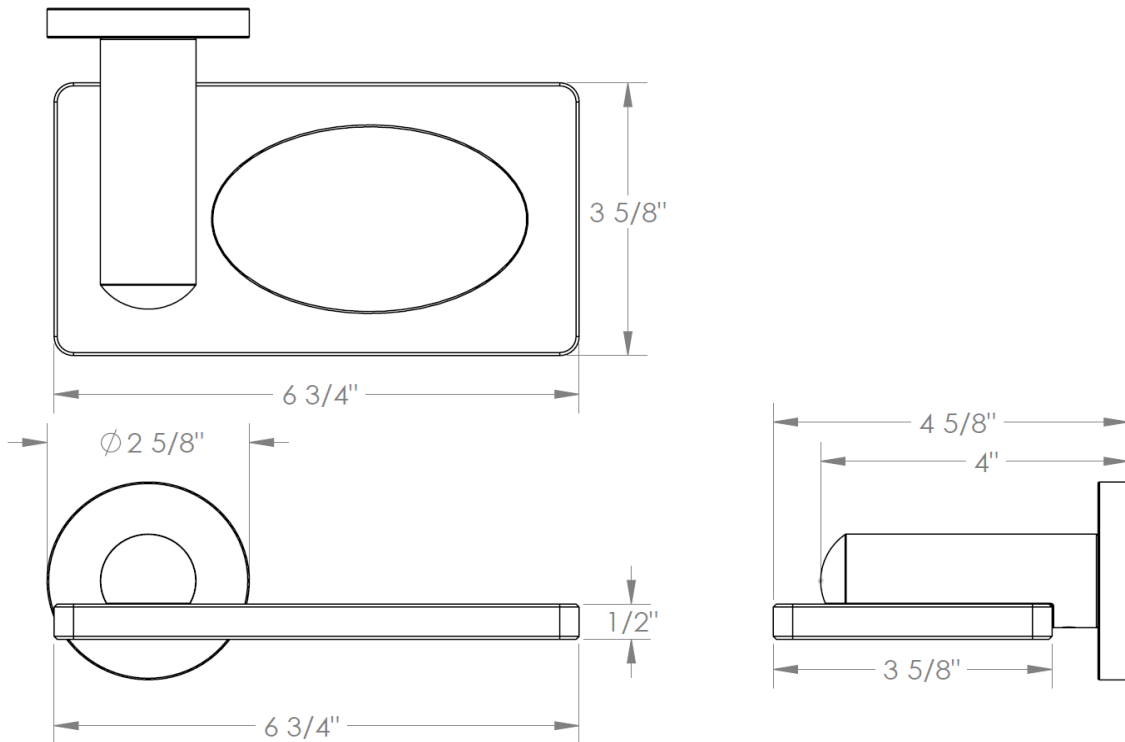

82-0.7
Soap Dish

WATERMARK DESIGNS 4/6/2015