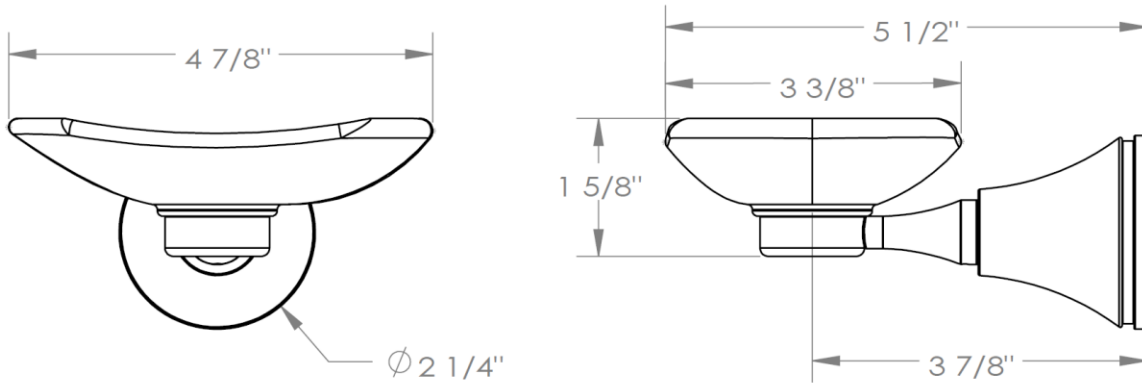

32-0.7
Soap Dish

WATERMARK DESIGNS 4/6/2015

350 Dewitt Ave Brooklyn NY 11207 USA T 718 257 2800 F 718 257 2144 info@watermark-designs.com