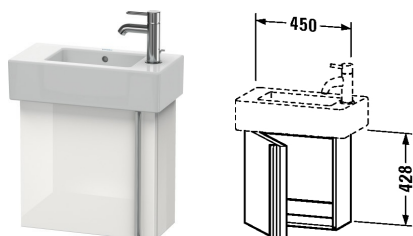

Vanity unit wall-mounted # VE6270 L/R

| < 450 millimetre > |

Vanity unit wall-mounted	Dimension	Weight	Order number
1 door, for Vero # 070350 (not ground)			
Colors			
M03 Jade High Gloss Lacquer M10 Alder Natural (Decor) M12 Arktis M13 American Walnut (Real wood veneer) M14 Terra M18 White Matt M20 VSG Picto White M22 White High Gloss (Decor) M26 American Cherry Tree (Real wood veneer) M27 Weißer Flieder Hochglanz M31 Pine Silver M38 White transparent M40 Black high gloss M43 Basalt Matt M47 Stone blue high gloss M49 Graphite Matt M51 Pine Terra M52 European Oak M53 Chestnut Dark M61 Olive brown high gloss M69 Brushed Walnut M71 Mediterranean Oak Real wood veneer M72 Brushed Dark Oak Real wood veneer M73 Tecino Cherry Tree M79 Natural Walnut M85 White High Gloss (Laquer) M86 Cappuccino M87 White lilac satin matt M89 Wild Pearl Natural (Decor) M90 Flannel grey satin matt			
Variant			
	450 x 211 millimetre		VE6270 L/R
Infobox			
Space saving siphon # 005076 is recommended, Please specify when ordering: - hinges left (L) / right (R)			
Suitable products			
Handrinse basin, furniture handrinse basin with overflow, with tap platform, 500 x 250 millimetre	500 x 250 millimetre		070350

All drawings contain the necessary measurements which are subject to standard tolerances. They are stated in mm and are non-binding. Exact measurements, in particular for customised installation scenarios, can only be taken from the finished ceramic piece.