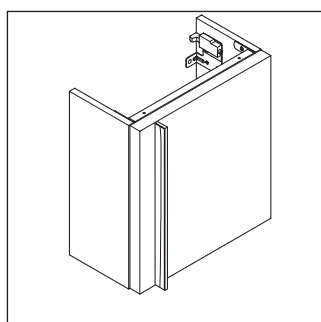

## Mounting instructions

W mm	X mm
130	720

Vero # 070350