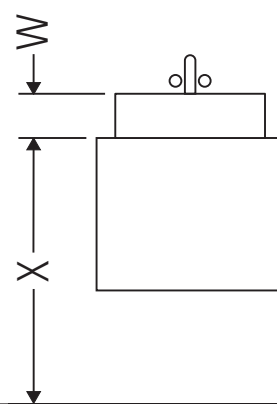

## Mounting instructions

W mm	X mm
130	720

Vero # 070350