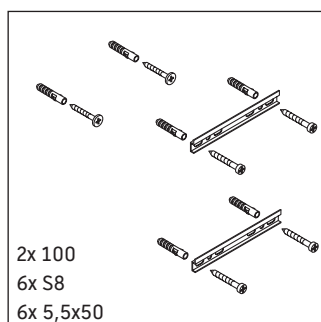

# # VE 6270 L/R

## Mounting instructions

W mm	X mm
130	720

Vero # 070350