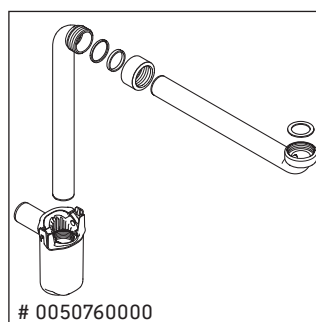

## Mounting instructions

W mm	X mm
130	720

Vero # 070350