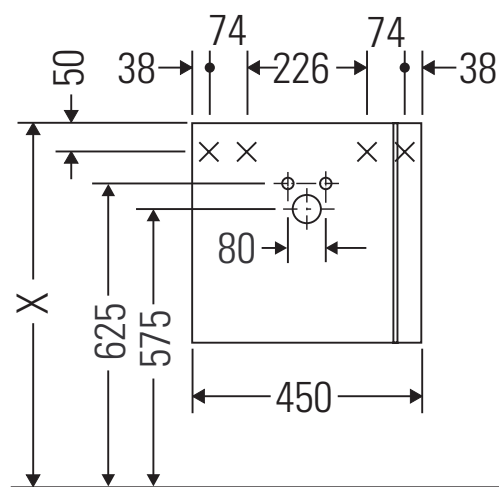

## Mounting instructions

W mm	X mm
130	720

Vero # 070350