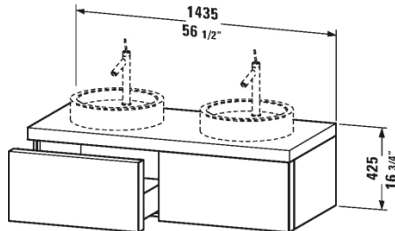

**Starck furniture Vanity unit wall-mounted # S19529 B/L/R**

| &lt; 56 1/2" Inch &gt; |

Vanity unit wall-mounted	Dimension	Weight	Order number
2 pull-out compartments, 1 countertop with one cut-out or two cut-outs, 16 3/4" Inch			
<b>Colors</b>			
M05 Oak (Real wood veneer) M13 American Walnut (Real wood veneer) M24 Macassar (Real wood veneer) M40 Black High Gloss Lacquer M85 White High Gloss Lacquer			
<b>Variant</b>			
	56 1/2" x 22 1/4" Inch		S19529 B/L/R
<b>Infobox</b>			
Space saving siphon # 005076 is recommended, Interior modules can not be retrofitted, are factory installed and must be requested upon ordering, Including handleless push-to-open technology, Required specification for ordering: -, L/R/B = Washbasin left, right or both sides possible, - Interior module yes or no, - Position of interior system on left (L), right (R) or both (B) sides, - Walnut-77 or Maple-78			
Additional modules Interior system in maple or walnut solid wood, for cabinet widths 28 1/4" without siphon cut-out	28 1/4" Inch		UV9852 L/R
Additional modules Interior system in maple or walnut solid wood, for cabinet widths 28 1/4" without siphon cut-out	56 1/2" Inch		UV9853 B
<b>Suitable products</b>			
Above-counter basin ground, without overflow, with tap platform, hardware included, 19 5/8" x 19 5/8" Inch	19 5/8" x 19 5/8" Inch		032050
Above-counter basin ground, with overflow, with tap platform, hardware included, wall-mounted, 16 1/2" x 16 1/2" Inch	16 1/2" x 16 1/2" Inch		032042
Vanity basin drop-in basin, without overflow, without tap platform, wall-mounted, hardware included, cUPC listed, 22 7/8" x 16 3/8" Inch	22 7/8" x 16 3/8" Inch		031758
Washbowl ground, without overflow, hardware included, without tap platform, wall-mounted, cUPC listed, 22 7/8" x 16 3/8" Inch	22 7/8" x 16 3/8" Inch		031758
Washbowl with overflow, without tap platform, hardware included, cUPC listed, 19 1/2" x 13 3/4" Inch	19 1/2" x 13 3/4" Inch		033550