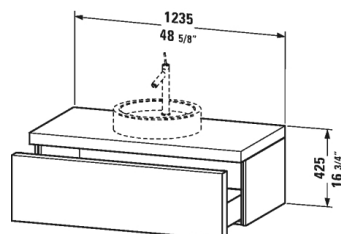

Starck furniture Vanity unit wall-mounted # S19528 L/M/R

| < 48 5/8" Inch > |

Vanity unit wall-mounted	Dimension	Weight	Order number
1 pull-out compartment, countertop including one cut-out, 16 3/4" Inch			
Colors			
M05 Oak (Real wood veneer) M13 American Walnut (Real wood veneer) M24 Macassar (Real wood veneer) M40 Black High Gloss Lacquer M85 White High Gloss Lacquer			
Variant			
	48 5/8" x 22 1/4" Inch		S19528 L/M/R
Infobox			
Space saving siphon # 005076 is recommended, Interior modules can not be retrofitted, are factory installed and must be requested upon ordering, Including handleless push-to-open technology, Required specification for ordering:;, - L/R/M = Washbasin left, right or middle possible, - Interior module yes or no, - Walnut-77 or Maple-78			
Additional modules Interior system in maple or walnut solid wood, for cabinet widths 48 5/8"	48 5/8" Inch		UV9851
Suitable products			
Above-counter basin ground, without overflow, with tap platform, hardware included, 19 5/8" x 19 5/8" Inch	19 5/8" x 19 5/8" Inch		032050
Above-counter basin ground, with overflow, with tap platform, hardware included, wall-mounted, 16 1/2" x 16 1/2" Inch	16 1/2" x 16 1/2" Inch		032042
Vanity basin drop-in basin, without overflow, without tap platform, wall-mounted, hardware included, cUPC listed, 22 7/8" x 16 3/8" Inch	22 7/8" x 16 3/8" Inch		031758
Washbowl ground, without overflow, hardware included, without tap platform, wall-mounted, cUPC listed, 22 7/8" x 16 3/8" Inch	22 7/8" x 16 3/8" Inch		031758
Washbowl with overflow, without tap platform, hardware included, cUPC listed, 19 1/2" x 13 3/4" Inch	19 1/2" x 13 3/4" Inch		033550
Washbowl with overflow, without tap platform, overflow clip Chrome included, cUPC listed, Ø 13" Inch	Ø 13" Inch		040833