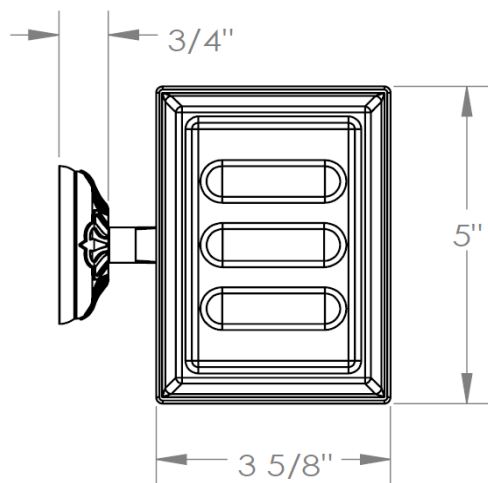

150-0.7
Soap Dish

WATERMARK DESIGNS 1/15/2015