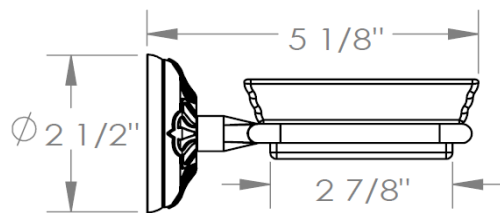

150-0.7
Soap Dish

WATERMARK DESIGNS 1/15/2015