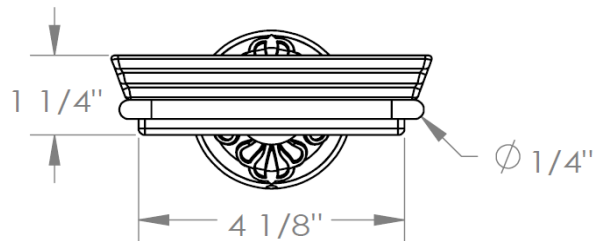

150-0.7
Soap Dish

WATERMARK DESIGNS 1/15/2015