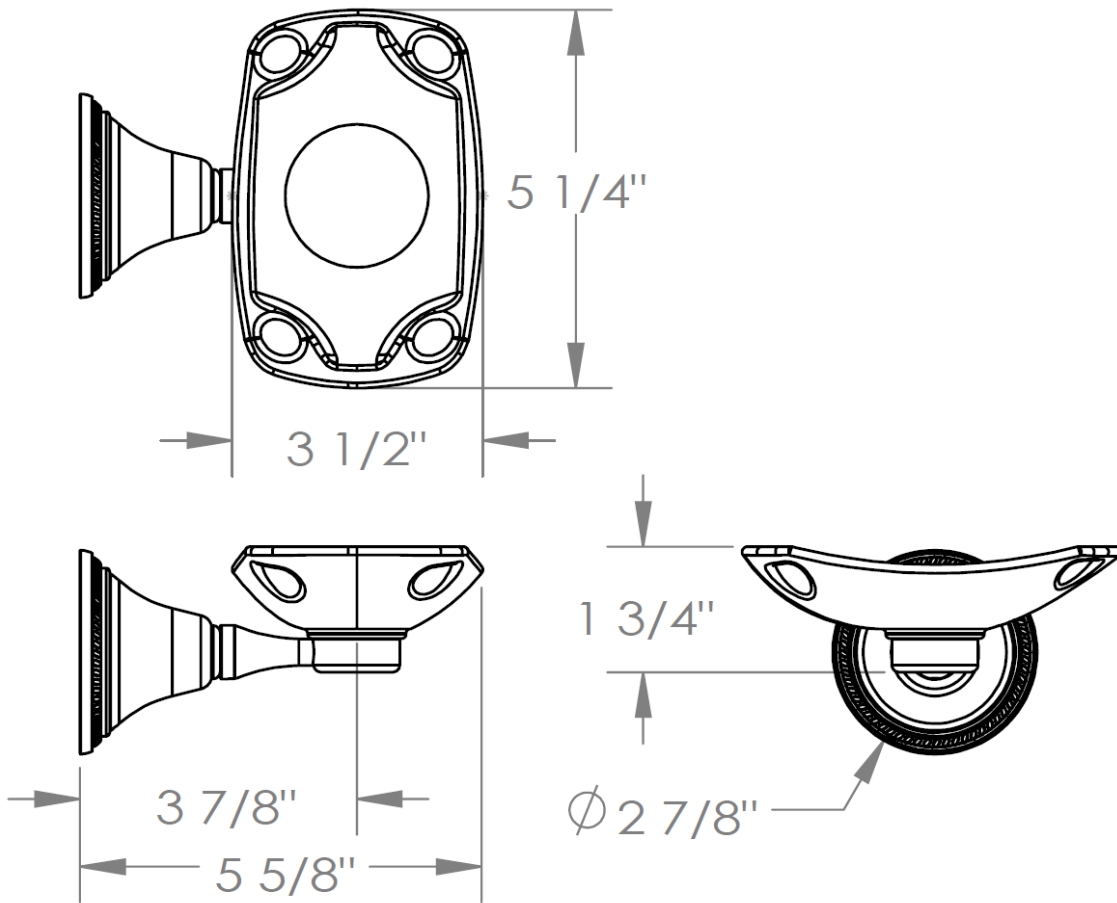

310-0.6
Tumbler Holder

WATERMARK DESIGNS 1/19/2015