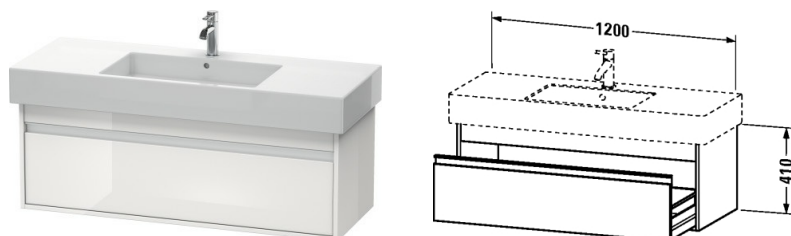

Ketho Vanity unit wall-mounted # KT6692

| < 47 1/4" Inch > |

Vanity unit wall-mounted	Dimension	Weight	Order number
1 pull-out compartment, for Vero # 032912 (not ground), 16 1/8" Inch			
Colors			
M14 Terra (Decor) M18 White Matt M22 White High Gloss (Decor) M31 Pine Silver (Decor) M43 Basalt Matt (Decor) M49 Graphite Matt (Decor) M51 Pine Terra (Decor) M52 European Oak (Decor) M53 Chestnut Dark (Decor) M73 Ticino Cherry Tree (Decor) M79 Natural Walnut (Decor)			
Variant			
	47 1/4" x 17 7/8" Inch		KT6692
Suitable products			
Furniture washbasin with tap platform, wall-mounted, hardware included, cUPC listed, 49 1/4" x 19 1/4" Inch	49 1/4" x 19 1/4" Inch		032912

All drawings contain the necessary measurements which are subject to standard tolerances. They are stated in inch & mm and are non-binding. Exact measurements, in particular for customized installation scenarios, can only be taken from the finished ceramic piece.