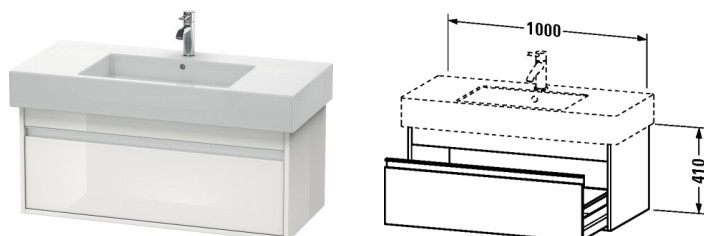

**Ketho Vanity unit wall-mounted # KT6691**

| &lt; 39 3/8" Inch &gt; |

Vanity unit wall-mounted	Dimension	Weight	Order number
1 pull-out compartment, for Vero # 032910 (not ground), 16 1/8" Inch			
<b>Colors</b>			
M14 Terra (Decor) M18 White Matt M22 White High Gloss (Decor) M31 Pine Silver (Decor) M43 Basalt Matt (Decor) M49 Graphite Matt (Decor) M51 Pine Terra (Decor) M52 European Oak (Decor) M53 Chestnut Dark (Decor) M73 Ticino Cherry Tree (Decor) M79 Natural Walnut (Decor)			
<b>Variant</b>			
	39 3/8" x 17 7/8" Inch		KT6691
<b>Suitable products</b>			
Furniture washbasin with tap platform, wall-mounted, hardware included, cUPC listed, 41 3/8" x 19 1/4" Inch	41 3/8" x 19 1/4" Inch		032910

*All drawings contain the necessary measurements which are subject to standard tolerances. They are stated in inch & mm and are non-binding. Exact measurements, in particular for customized installation scenarios, can only be taken from the finished ceramic piece.*