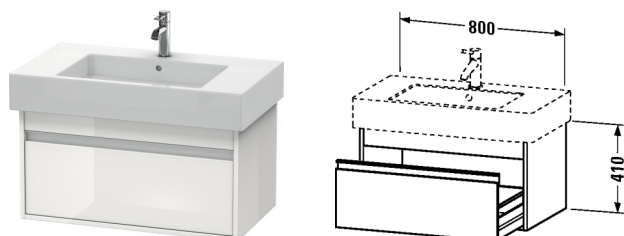

Ketho Vanity unit wall-mounted # KT6690

|< 31 1/2" Inch >|

| Vanity unit wall-mounted | Dimension | Weight | Order number |
|---|------------------------|--------|--------------|
| 1 pull-out compartment, for Vero # 032985 (not ground), 16 1/8" Inch | | | |
| Colors | | | |
| M14 Terra (Decor) M18 White Matt M22 White High Gloss (Decor) M31 Pine Silver (Decor) M43 Basalt Matt (Decor) M49 Graphite Matt (Decor) M51 Pine Terra (Decor) M52 European Oak (Decor) M53 Chestnut Dark (Decor) M73 Ticino Cherry Tree (Decor) M79 Natural Walnut (Decor) | | | |
| Variant | | | |
| | 31 1/2" x 17 7/8" Inch | | KT6690 |
| Suitable products | | | |
| Furniture washbasin with tap platform, wall-mounted, hardware included, cUPC listed, 33 1/2" x 19 1/4" Inch | 33 1/2" x 19 1/4" Inch | | 032985 |

All drawings contain the necessary measurements which are subject to standard tolerances. They are stated in inch & mm and are non-binding. Exact measurements, in particular for customized installation scenarios, can only be taken from the finished ceramic piece.