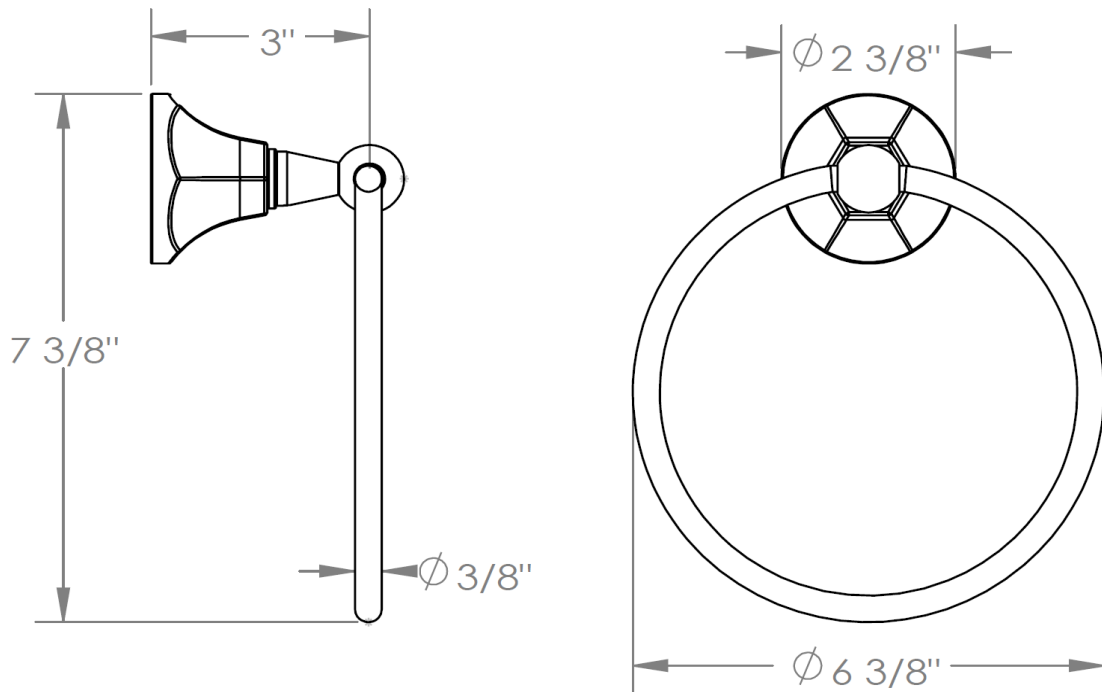

**312-0.3**  
Towel Ring

**WATERMARK** DESIGNS 1/20/2015