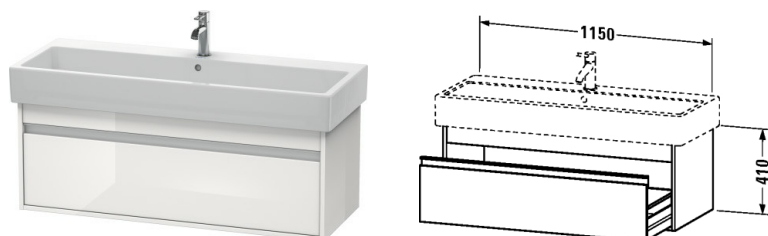

Ketho Vanity unit wall-mounted # KT6689

| < 45 1/4" Inch > |

Vanity unit wall-mounted	Dimension	Weight	Order number
1 pull-out compartment, for Vero # 045412 (not ground), 16 1/8" Inch			
Colors			
M14 Terra (Decor) M18 White Matt M22 White High Gloss (Decor) M31 Pine Silver (Decor) M43 Basalt Matt (Decor) M49 Graphite Matt (Decor) M51 Pine Terra (Decor) M52 European Oak (Decor) M53 Chestnut Dark (Decor) M73 Ticino Cherry Tree (Decor) M79 Natural Walnut (Decor)			
Variant			
	45 1/4" x 17 3/8" Inch		KT6689
Suitable products			
Furniture washbasin with tap platform, hardware included, wall-mounted, cUPC listed, 47 1/4" x 18 1/2" Inch	47 1/4" x 18 1/2" Inch		045412
Furniture washbasin with tap platform, hardware included, wall-mounted, cUPC listed, 47 1/4" x 18 1/2" Inch	47 1/4" x 18 1/2" Inch		045412

All drawings contain the necessary measurements which are subject to standard tolerances. They are stated in inch & mm and are non-binding. Exact measurements, in particular for customized installation scenarios, can only be taken from the finished ceramic piece.