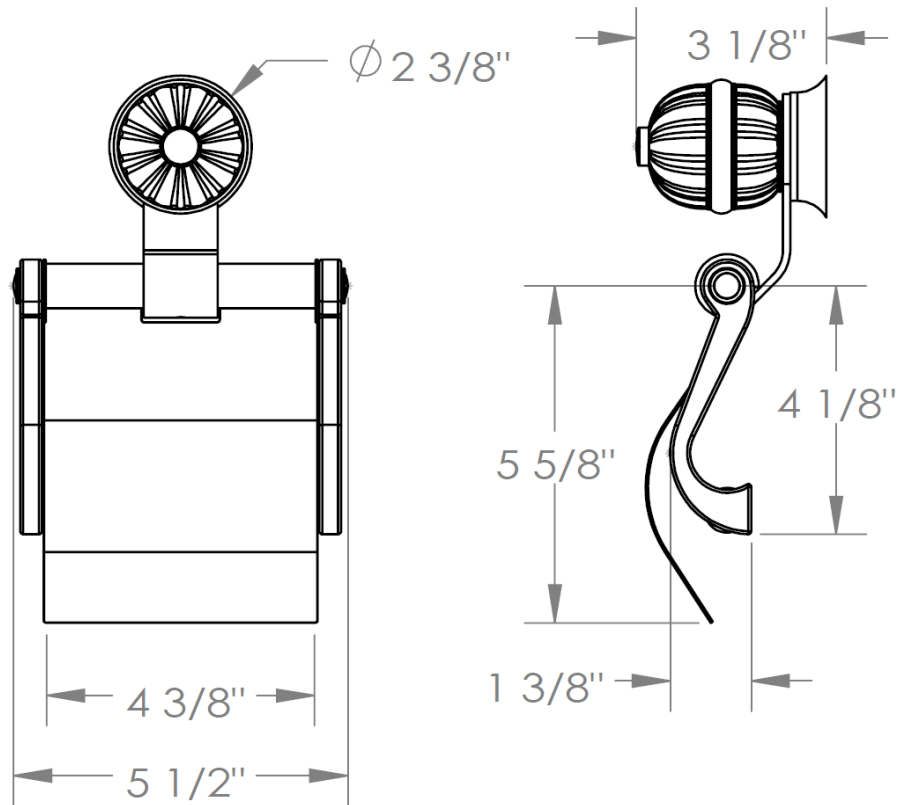

201-0.4
Paper Holder

WATERMARK DESIGNS 1/19/2015