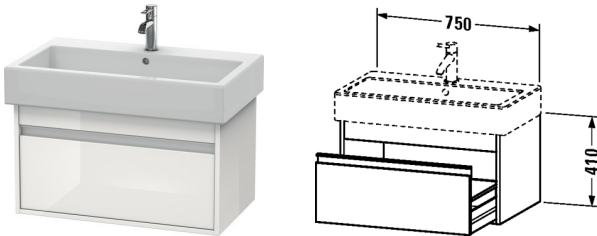

Ketho Vanity unit wall-mounted # KT6687

|< 29 1/2" Inch >|

Vanity unit wall-mounted	Dimension	Weight	Order number
1 pull-out compartment, for Vero # 045480 (not ground), 16 1/8" Inch			
Colors			
M14 Terra (Decor) M18 White Matt M22 White High Gloss (Decor) M31 Pine Silver (Decor) M43 Basalt Matt (Decor) M49 Graphite Matt (Decor) M51 Pine Terra (Decor) M52 European Oak (Decor) M53 Chestnut Dark (Decor) M73 Ticino Cherry Tree (Decor) M79 Natural Walnut (Decor)			
Variant			
	29 1/2" x 17 3/8" Inch		KT6687
Suitable products			
Furniture washbasin with tap platform, wall-mounted, hardware included, cUPC listed, 31 1/2" x 18 1/2" Inch	31 1/2" x 18 1/2" Inch		045480

All drawings contain the necessary measurements which are subject to standard tolerances. They are stated in inch & mm and are non-binding. Exact measurements, in particular for customized installation scenarios, can only be taken from the finished ceramic piece.