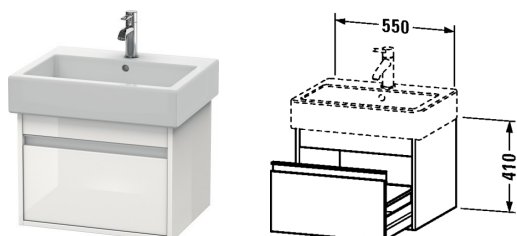

Ketho Vanity unit wall-mounted # KT6686

| < 21 5/8" Inch > |

Vanity unit wall-mounted	Dimension	Weight	Order number
1 pull-out compartment, for Vero # 045460 (not ground), 16 1/8" Inch			
Colors			
M14 Terra (Decor) M18 White Matt M22 White High Gloss (Decor) M31 Pine Silver (Decor) M43 Basalt Matt (Decor) M49 Graphite Matt (Decor) M51 Pine Terra (Decor) M52 European Oak (Decor) M53 Chestnut Dark (Decor) M73 Ticino Cherry Tree (Decor) M79 Natural Walnut (Decor)			
Variant			
	21 5/8" x 17 3/8" Inch		KT6686
Suitable products			
Furniture washbasin with tap platform, hardware included, wall-mounted, 23 5/8" x 18 1/4" Inch	23 5/8" x 18 1/4" Inch		045460

All drawings contain the necessary measurements which are subject to standard tolerances. They are stated in inch & mm and are non-binding. Exact measurements, in particular for customized installation scenarios, can only be taken from the finished ceramic piece.