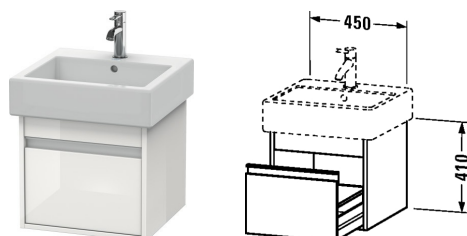

Ketho Vanity unit wall-mounted # KT6685

|< 17 3/4" Inch >|

Vanity unit wall-mounted	Dimension	Weight	Order number
1 pull-out compartment, for Vero # 045450 (not ground), 16 1/8" Inch			
Colors			
M14 Terra (Decor) M18 White Matt M22 White High Gloss (Decor) M31 Pine Silver (Decor) M43 Basalt Matt (Decor) M49 Graphite Matt (Decor) M51 Pine Terra (Decor) M52 European Oak (Decor) M53 Chestnut Dark (Decor) M73 Ticino Cherry Tree (Decor) M79 Natural Walnut (Decor)			
Variant			
	17 3/4" x 17 3/8" Inch		KT6685
Suitable products			
Furniture washbasin with tap platform, wall-mounted, hardware included, cUPC listed, 19 5/8" x 18 1/2" Inch	19 5/8" x 18 1/2" Inch		045450

All drawings contain the necessary measurements which are subject to standard tolerances. They are stated in inch & mm and are non-binding. Exact measurements, in particular for customized installation scenarios, can only be taken from the finished ceramic piece.