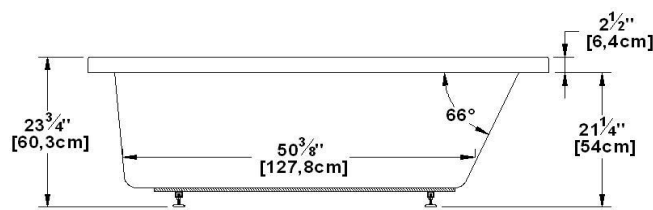

Broadway

Product code : **BR66**

Draft revision : **20170320140000**

External dimensions : **66" x 32" x 23,5" [167,6 cm x 81,3 cm x 59,7 cm]**

Series : **deck mount**

Seats : **1**

Lumbar support : **no**

Arm rests : **no**

Low-profile available : **yes**

Draft and specs

Specifications	
Capacity :	62 IMP Gal. / 80,9 US Gal. / 281,9 liters
AeroMassage™ :	47 Easy Clean™ air jets
Super AeroMassage™ :	AeroMassage™ + 12 Easy Clean™ air jets
Dynamic Turbo™ :	4 Confort Pulse jets / 4 Confort Swirl jets
Comfort Air™ :	47 Easy Clean™ air jets
Characteristics :	n/a

Remarks
*all measures have a precision of ± 1/4" (0,63cm)
*internal dimensions taken at 4" (10cm) from bath bottom
*capacity is measured by filling the soaker to 1-1/2" under the overflow