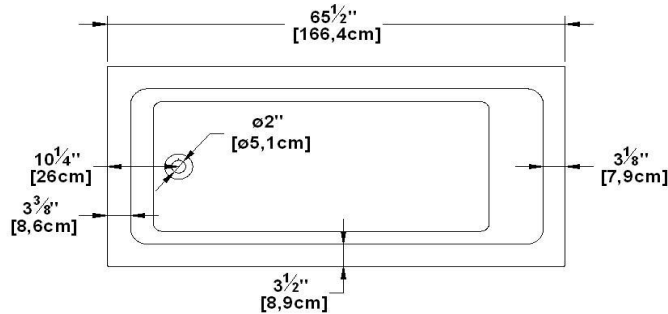

Broadway

Product code : **BR66**

Draft revision : **20170320140000**

External dimensions : **66" x 32" x 23,5" [167,6 cm x 81,3 cm x 59,7 cm]**

Series : **deck mount**

Seats : **1**

Lumbar support : **no**

Arm rests : **no**

Low-profile available : **yes**

Draft and specs

Specifications	
Capacity :	62 IMP Gal. / 80,9 US Gal. / 281,9 liters
AeroMassage™ :	47 Easy Clean™ air jets
Super AeroMassage™ :	AeroMassage™ + 12 Easy Clean™ air jets
Dynamic Turbo™ :	4 Confort Pulse jets / 4 Confort Swirl jets
Comfort Air™ :	47 Easy Clean™ air jets
Characteristics :	n/a

Remarks
*all measures have a precision of ± 1/4" (0,63cm)
*internal dimensions taken at 4" (10cm) from bath bottom
*capacity is measured by filling the soaker to 1-1/2" under the overflow