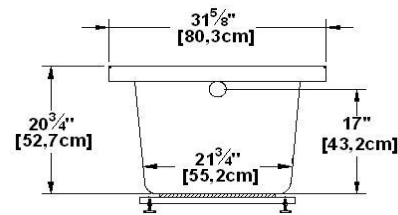

Broadway

Product code : **BR66**

Draft revision : **20170320140000**

External dimensions : **66" x 32" x 23,5" [167,6 cm x 81,3 cm x 59,7 cm]**

Series : **deck mount**

Seats : **1**

Lumbar support : **no**

Arm rests : **no**

Low-profile available : **yes**

Draft and specs

Specifications	
Capacity :	62 IMP Gal. / 80,9 US Gal. / 281,9 liters
AeroMassage™ :	47 Easy Clean™ air jets
Super AeroMassage™ :	AeroMassage™ + 12 Easy Clean™ air jets
Dynamic Turbo™ :	4 Confort Pulse jets / 4 Confort Swirl jets
Comfort Air™ :	47 Easy Clean™ air jets
Characteristics :	n/a

Remarks
*all measures have a precision of ± 1/4" (0,63cm)
*internal dimensions taken at 4" (10cm) from bath bottom
*capacity is measured by filling the soaker to 1-1/2" under the overflow