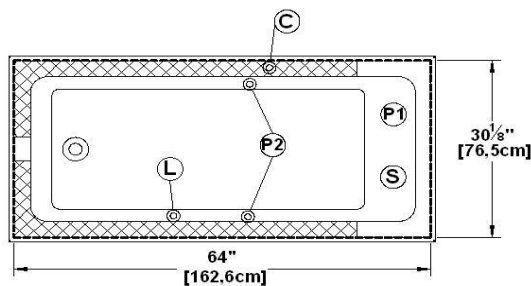

Options and installation

accessories and decorative lines positions are approximative

Additional(s) note(s) :

Keypad supplied but not installed when ordered with tile flanges or remote control.

Legend			
(S)	Blower	(L)	Chromotherapy light
(P1)	Pump	(P2)	Grab bar
(C)	Keypad		
[X]	Recommended faucets drilling location*		
Deck cut-out line - - - - -			

Available models	
Model	Availability
Soaker alone	✓
Comfort Air™	✓
AeroMassage™	✓
Super AeroMassage™	✓
Dynamic Turbo™ (not available in the U.S.)	✓
Dynamic Turbo™ + AeroMassage™	✓
Dynamic Turbo™ + Super AeroMassage™	✓

Available recommended options
Front skirt : JA66XL
Recommended drain : WOCO14 (chrome finish)
Tile flanges : available
Remote control** : available
**Floating

*It is possible to install the faucets elsewhere on the product. The installer must verify that there are no piping or wires before drilling.

IMPORTANT NOTE : Specifications, dimensions and models are subject to change.

Visit our website <http://www.oceania-attitude.com> to access up-to-date dimensions and informations. In all cases, information on the website is the most up-to-date.

Dimensions may vary slightly. To ensure proper fit, measurements must be taken on the product directly.

Head office

591, avenue des Entreprises
Thetford Mines, Quebec
CANADA G6H 4B2

Phone numbers

No-charge : 1-877-332-4224
Fax : 1-866-460-4334

Internet

Web : <http://www.oceania-attitude.com>
Email : info@oceaniabaths.com