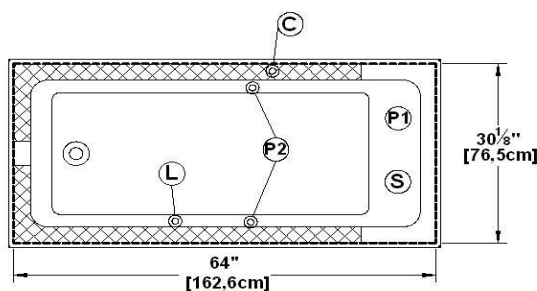

Broadway

Product code : **BR66**

Draft revision : **20130422132708**

External dimensions : **66" x 32" x 23,5" [167,6 cm x 81,3 cm x 59,7 cm]**

Series : **deck mount**

Seats : **1**

2012 catalog page : **40**

Lumbar support : **no**

Arm rests : **no**

Low-profile available : **yes**

Draft and specs

Specifications	
Capacity :	62 IMP Gal. / 80,9 US Gal. / 281,9 liters
AeroMassage™ :	47 Easy Clean™ air jets
Super AeroMassage™ :	AeroMassage™ + 12 Easy Clean™ air jets
Dynamic Turbo™ :	4 Confort Pulse jets / 4 Confort Swirl jets
Comfort Air™ :	47 Easy Clean™ air jets
Characteristics :	n/a

Remarks	
*all measures have a precision of ± 1/4" (0,63cm)	
*internal dimensions taken at 4" (10cm) from bath bottom	
*capacity is measured by filling the soaker to 1-1/2" under the overflow	
*textured skirt available on all Freestanding products	
*shelf height is 3/4" on all "low-profile" models	

Options and installation

accessories and decorative lines positions are approximative

Additional(s) note(s) :

Keypad supplied but not installed when ordered with tile flanges or remote control.

Legend			
(S)	Blower	(L)	Chromatherapy light
(P1)	Pump	(P2)	Grab bar
(C)	Keypad		
Recommended faucets drilling location*			
Deck cut-out line - - - - -			