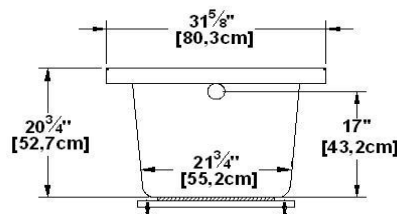

Broadway

Product code : **BR66**

Draft revision : **20130422132708**

External dimensions : **66" x 32" x 23,5" [167,6 cm x 81,3 cm x 59,7 cm]**

Series : **deck mount**

Seats : **1**

2012 catalog page : **40**

Lumbar support : **no**

Arm rests : **no**

Low-profile available : **yes**

Draft and specs

Specifications	
Capacity :	62 IMP Gal. / 80,9 US Gal. / 281,9 liters
AeroMassage™ :	47 Easy Clean™ air jets
Super AeroMassage™ :	AeroMassage™ + 12 Easy Clean™ air jets
Dynamic Turbo™ :	4 Confort Pulse jets / 4 Confort Swirl jets
Comfort Air™ :	47 Easy Clean™ air jets
Characteristics :	n/a

Remarks	
*all measures have a precision of ± 1/4" (0,63cm)	
*internal dimensions taken at 4" (10cm) from bath bottom	
*capacity is measured by filling the soaker to 1-1/2" under the overflow	
*textured skirt available on all Freestanding products	
*shelf height is 3/4" on all "low-profile" models	