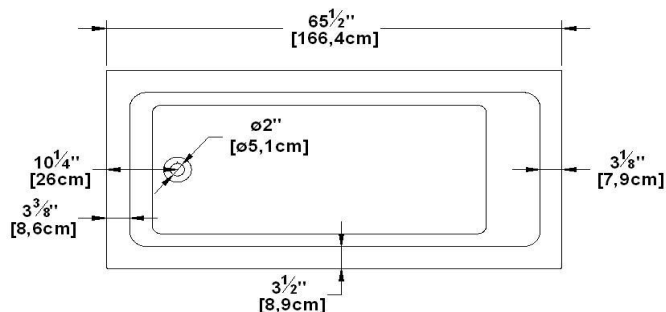

Broadway

Product code : **BR66**

Draft revision : **20130422132708**

External dimensions : **66" x 32" x 23,5" [167,6 cm x 81,3 cm x 59,7 cm]**

Series : **deck mount**

Seats : **1**

2012 catalog page : **40**

Lumbar support : **no**

Arm rests : **no**

Low-profile available : **yes**

Draft and specs

Specifications	
Capacity :	62 IMP Gal. / 80,9 US Gal. / 281,9 liters
AeroMassage™ :	47 Easy Clean™ air jets
Super AeroMassage™ :	AeroMassage™ + 12 Easy Clean™ air jets
Dynamic Turbo™ :	4 Confort Pulse jets / 4 Confort Swirl jets
Comfort Air™ :	47 Easy Clean™ air jets
Characteristics :	n/a

Remarks	
*all measures have a precision of ± 1/4" (0,63cm)	
*internal dimensions taken at 4" (10cm) from bath bottom	
*capacity is measured by filling the soaker to 1-1/2" under the overflow	
*textured skirt available on all Freestanding products	
*shelf height is 3/4" on all "low-profile" models	