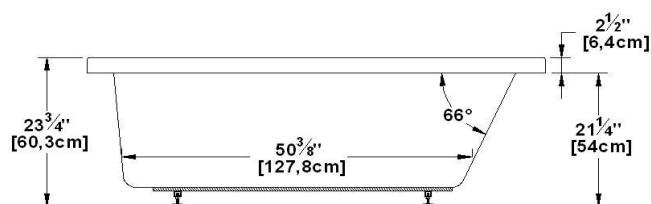

Broadway

Product code : **BR66**

Draft revision : **20130422132708**

External dimensions : **66" x 32" x 23,5" [167,6 cm x 81,3 cm x 59,7 cm]**

Series : **deck mount**

Seats : **1**

2012 catalog page : **40**

Lumbar support : **no**

Arm rests : **no**

Low-profile available : **yes**

Draft and specs

Specifications	
Capacity :	62 IMP Gal. / 80,9 US Gal. / 281,9 liters
AeroMassage™ :	47 Easy Clean™ air jets
Super AeroMassage™ :	AeroMassage™ + 12 Easy Clean™ air jets
Dynamic Turbo™ :	4 Confort Pulse jets / 4 Confort Swirl jets
Comfort Air™ :	47 Easy Clean™ air jets
Characteristics :	n/a

Remarks	
*all measures have a precision of ± 1/4" (0,63cm)	
*internal dimensions taken at 4" (10cm) from bath bottom	
*capacity is measured by filling the soaker to 1-1/2" under the overflow	
*textured skirt available on all Freestanding products	
*shelf height is 3/4" on all "low-profile" models	