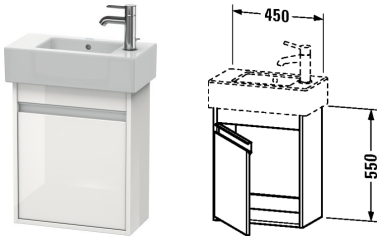

Ketho Vanity unit wall-mounted # KT6629 L/R

|< 17 3/4" Inch >|

Vanity unit wall-mounted	Dimension	Weight	Order number
1 door, for Vero # 070350 (not ground), 21 5/8" Inch			
Colors			
M14 Terra (Decor) M18 White Matt M22 White High Gloss (Decor) M31 Pine Silver (Decor) M43 Basalt Matt (Decor) M49 Graphite Matt (Decor) M51 Pine Terra (Decor) M52 European Oak (Decor) M53 Chestnut Dark (Decor) M73 Ticino Cherry Tree (Decor) M79 Natural Walnut (Decor)			
Variant			
	17 3/4" x 8 7/8" Inch		KT6629 L/R
Infobox			
Required specification for ordering:, - Hinges left (L) or right (R)			
Suitable products			
Furniture handrinse basin with overflow, with tap platform, wall-mounted, hardware included, cUPC listed, 19 5/8" x 9 7/8" 19 5/8" x 9 7/8" Inch			070350

All drawings contain the necessary measurements which are subject to standard tolerances. They are stated in inch & mm and are non-binding. Exact measurements, in particular for customized installation scenarios, can only be taken from the finished ceramic piece.