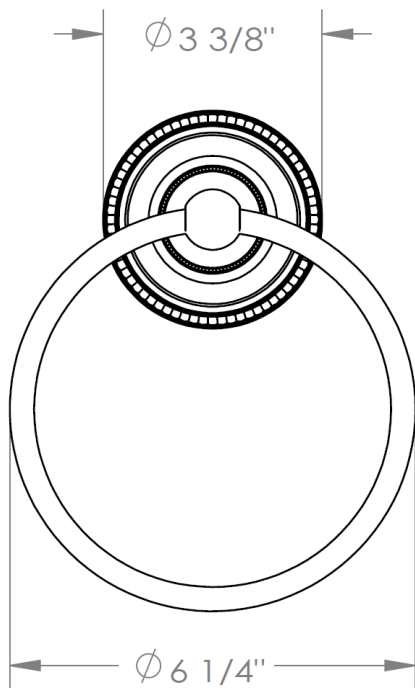

180-0.3-DD
Towel Ring

WATERMARK DESIGNS 3/12/2015