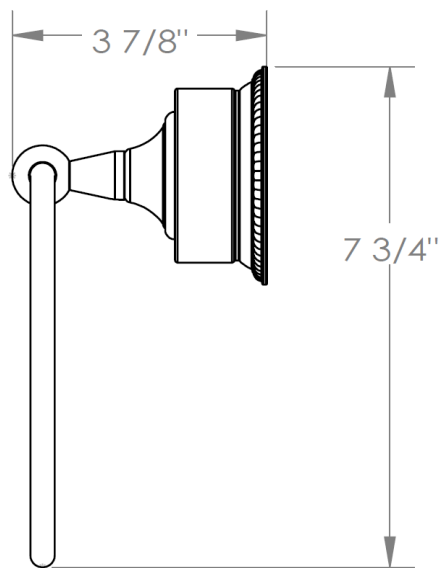

180-0.3-DD
Towel Ring

WATERMARK DESIGNS 3/12/2015