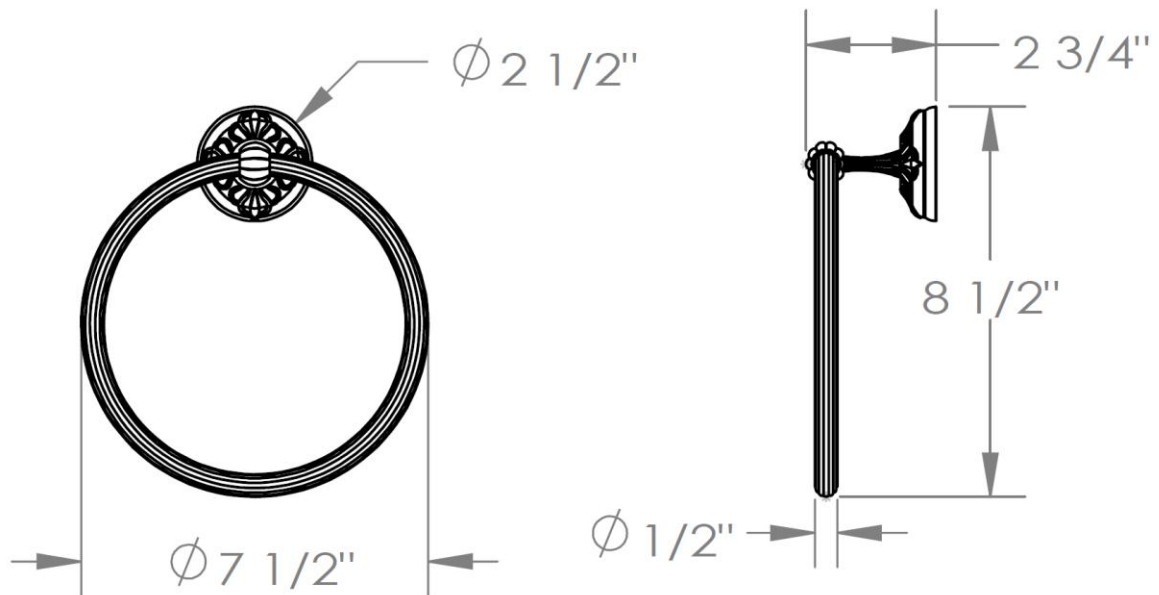

**150-0.3**  
Towel Ring

**WATERMARK** DESIGNS 1/15/2015