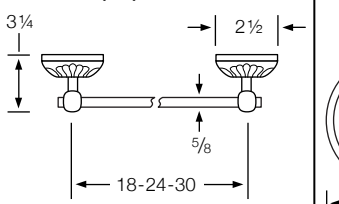

140-0.9

Extended Shaving Mirror (FV)

140-0.9A/B/C/D

Mirror (SV)

Azahar 150

150-0.1/0.1A/0.1B

Towel Bar (TV)

150-0.3