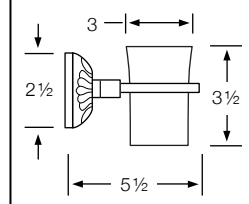

Towel Ring (FV/SV)

150-0.4

Paper Holder (FV/SV)

150-0.5

Robe Hook (SV)

150-0.6

Tumbler Holder (SV)

150-0.7

Soap Dish (TV)

150-0.8

Glass Shelf (TV)

150-0.9

Extended Shaving Mirror (FV)

150-0.9A/B/C/D

Mirror (SV)

150-0.12A