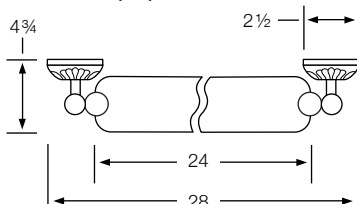

140-0.9

Extended Shaving Mirror (FV)

140-0.9A/B/C/D

Mirror (SV)

Azahar 150

150-0.1/0.1A/0.1B

Towel Bar (TV)

150-0.3

Towel Ring (FV/SV)

150-0.4

Paper Holder (FV/SV)

150-0.5

Robe Hook (SV)

150-0.6

Tumbler Holder (SV)

150-0.7

Soap Dish (TV)

150-0.8

Glass Shelf (TV)

150-0.9

Extended Shaving Mirror (FV)

150-0.9A/B/C/D

Mirror (SV)

150-0.12A