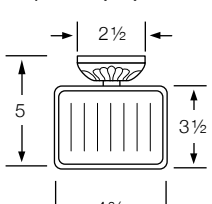

140-0.9

Extended Shaving Mirror (FV)

140-0.9A/B/C/D

Mirror (SV)

Azahar 150

150-0.1/0.1A/0.1B

Towel Bar (TV)

150-0.3

Towel Ring (FV/SV)

150-0.4

Paper Holder (FV/SV)

150-0.5

Robe Hook (SV)

150-0.6

Tumbler Holder (SV)

150-0.7

Soap Dish (TV)

150-0.8

Glass Shelf (TV)

150-0.9

Extended Shaving Mirror (FV)

150-0.9A/B/C/D

Mirror (SV)

150-0.12A