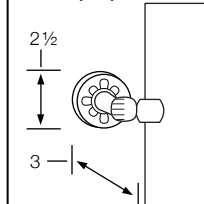

Soap Dish (TV)

150-0.8

Glass Shelf (TV)

150-0.9

Extended Shaving Mirror (FV)

150-0.9A/B/C/D

Mirror (SV)

150-0.12A