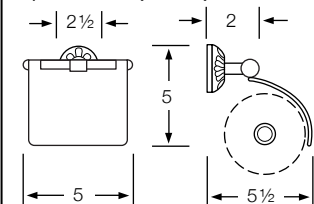

150-0.4

Paper Holder (FV/SV)