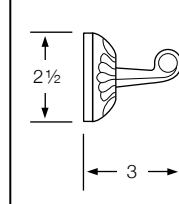

140-0.9

Extended Shaving Mirror (FV)

140-0.9A/B/C/D

Mirror (SV)

Azahar 150

150-0.1/0.1A/0.1B

Towel Bar (TV)

150-0.3

Towel Ring (FV/SV)

150-0.4

Paper Holder (FV/SV)

150-0.5

Robe Hook (SV)

150-0.6

Tumbler Holder (SV)

150-0.7

Soap Dish (TV)

150-0.8

Glass Shelf (TV)

150-0.9

Extended Shaving Mirror (FV)

150-0.9A/B/C/D

Mirror (SV)

150-0.12A