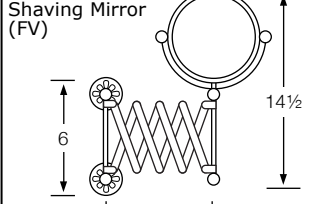

Soap Dish (TV)

150-0.8

Glass Shelf (TV)

150-0.9

Extended Shaving Mirror (FV)

150-0.9A/B/C/D

Mirror (SV)

150-0.12A