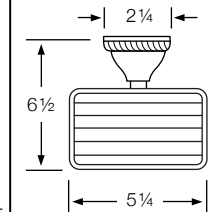

Extended Shaving Mirror (FV)

130-0.9A/B/C/D

Mirror (SV)

130-0.12A

Wire Dish (TV)

Lago 140

140-0.1/0.1A/0.1B

Towel Bar (FV)